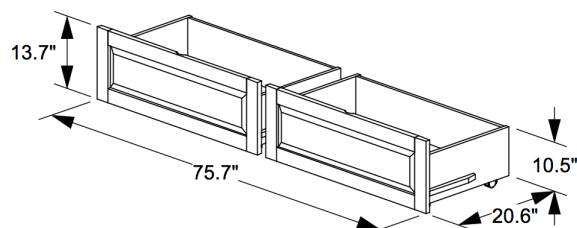

**Cinnamon Trundle Bed (Packed in 2 Boxes)**

	Box H	Box W	Box L	Cubes	Net Wt.	Gr. Wt.
Rails - Box 1 of 2	100mm	380mm	1970mm	0.075m <sup>3</sup>	13.0Kg	15.0Kg
PBT1-TWN-	3.9"	15.0"	77.6"	2.64cuft	28.7lb	33.1lb
Slats - Box 2 of 2	130mm	160mm	1030mm	0.021m <sup>3</sup>	8.5Kg	9.5Kg
PBT2-TWN-	5.1"	6.3"	40.6"	0.76cuft	18.7lb	20.9lb

**Cinnamon Storage Drawers (1 Pair per Box)**

	Box H	Box W	Box L	Cubes	Net Wt.	Gr. Wt.
Twin/Full	124mm	512mm	1062mm	0.067m <sup>3</sup>	23.0Kg	24.0Kg
PDR-TWN/FUL-	4.9"	20.2"	41.8"	2.38cuft	50.7lb	52.9lb

## Assembled Product and Carton Dimensions \*

*\*Please Note The Above Weights and Measures may be subject to change without notice.*