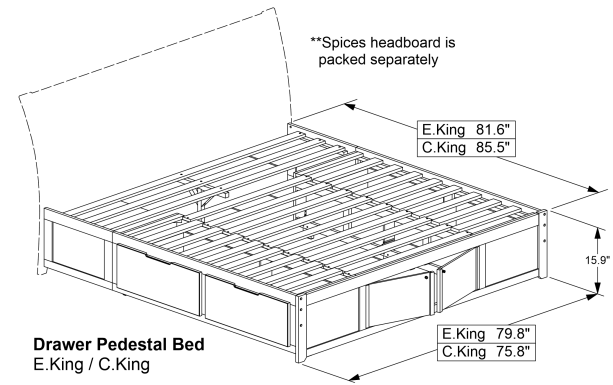

Drawer Pedestal Bed
Twin size

Drawer Pedestal Bed
Full / Queen size

Drawer Pedestal Bed
E.King / C.King

Footboard/Panels/Slats - Box 2

	Box H	Box W	Box L	Cubes	Net Wt.	Gr. Wt.
Twin	95mm	460mm	1145mm	0.050m3	6.0Kg	9.0Kg
KP-DBP-FB-TWN-	3.7"	18.1"	45.1"	1.77cuft	13.2lb	19.8lb
Full	125mm	460mm	1658mm	0.095m3	12.0Kg	15.0Kg
KP-DBP-FB-FUL-	4.9"	18.1"	65.3"	3.37cuft	26.5lb	33.1lb
Queen	155mm	460mm	1765mm	0.126m3	16.0Kg	19.0Kg
KP-DBP-FB-QEN-	6.1"	18.1"	69.5"	4.44cuft	35.3lb	41.9lb
Eastern King	165mm	460mm	2175mm	0.165m3	27.0Kg	30.0Kg
KP-DBP-FB-EKG-	6.5"	18.1"	85.6"	5.83cuft	59.5lb	66.1lb
California King	165mm	460mm	2270mm	0.172m3	28.0Kg	31.0Kg
KP-DBP-FB-CKG-	6.5"	18.1"	89.4"	6.08cuft	61.7lb	68.3lb

Drawer Unit - Box 3 (2 Boxes required)

	Box H	Box W	Box L	Cubes	Net Wt.	Gr. Wt.
KP-DBP-DR-	410mm	595mm	1570mm	0.383m3	27.2Kg	30.2Kg
	16.1"	23.4"	61.8"	13.53cuft	60.0lb	66.6lb

*For a complete Bed you will need 4 boxes: Headboard; Footboard/Panels/Slats & Drawer Units x 2.

**Drawer Pedestal bed matches most Spices Headboards.

Assembled Product and Carton Dimensions *

**Please Note The Above Weights and Measures may be subject to change without notice.*