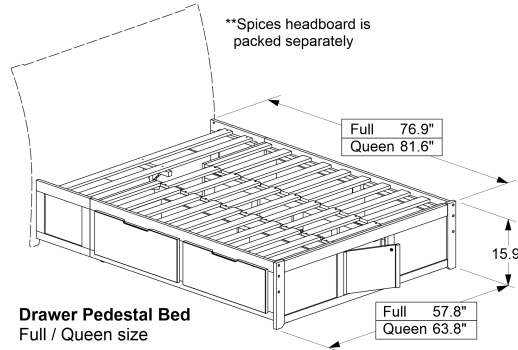

Drawer Pedestal Bed
Twin size

Drawer Pedestal Bed
Full / Queen size

Drawer Pedestal Bed
E.King / C.King

Footboard/Panels/Slats - Box 2

	Box H	Box W	Box L	Cubes	Net Wt.	Gr. Wt.
Twin	95mm	460mm	1145mm	0.050m3	6.0Kg	9.0Kg
KP-DBP-FB-TWN-	3.7"	18.1"	45.1"	1.77cuft	13.2lb	19.8lb
Full	125mm	460mm	1658mm	0.095m3	12.0Kg	15.0Kg
KP-DBP-FB-FUL-	4.9"	18.1"	65.3"	3.37cuft	26.5lb	33.1lb
Queen	155mm	460mm	1765mm	0.126m3	16.0Kg	19.0Kg
KP-DBP-FB-QEN-	6.1"	18.1"	69.5"	4.44cuft	35.3lb	41.9lb
Eastern King	165mm	460mm	2175mm	0.165m3	27.0Kg	30.0Kg
KP-DBP-FB-EKG-	6.5"	18.1"	85.6"	5.83cuft	59.5lb	66.1lb
California King	165mm	460mm	2270mm	0.172m3	28.0Kg	31.0Kg
KP-DBP-FB-CKG-	6.5"	18.1"	89.4"	6.08cuft	61.7lb	68.3lb

Drawer Unit - Box 3 (2 Boxes required)

	Box H	Box W	Box L	Cubes	Net Wt.	Gr. Wt.
KP-DBP-DR-	410mm	595mm	1570mm	0.383m3	27.2Kg	30.2Kg
	16.1"	23.4"	61.8"	13.53cuft	60.0lb	66.6lb

*For a complete Bed you will need 4 boxes: Headboard; Footboard/Panels/Slats & Drawer Units x 2.

**Drawer Pedestal bed matches most Spices Headboards.

Assembled Product and Carton Dimensions *

**Please Note The Above Weights and Measures may be subject to change without notice.*