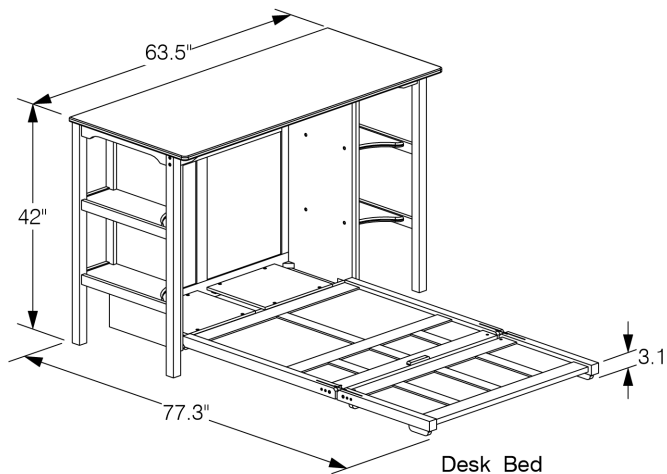

Desk

Desk Bed

SIESTA DESK CHAIR

SIESTA DESK BED - TWIN SIZE

Siesta Desk Bed

Cabinet & Legs- Box 1 of 2
 DESKB-STA1-TWN-
 Cabinet Top & Rail- Box 2 of 2
 DESKB-STA2-TWN-

Box H	Box W	Box L	Cubes	Net Wt.	Gr. Wt.
1140mm	550mm	1185mm	0.743m3	58.0Kg	68.0Kg
44.9"	21.7"	46.7"	26.24cuft	127.9lb	149.9lb
70mm	795mm	1710mm	0.095m3	19.0Kg	23.0Kg
2.8"	31.3"	67.3"	3.36cuft	41.9lb	50.7lb

Siesta Desk Chair (Wooden Seat)

DESKB-CHAIR-

Box H	Box W	Box L	Cubes	Net Wt.	Gr. Wt.
1072mm	202mm	505mm	0.109m3	8.5Kg	10.0Kg
42.2"	8.0"	19.9"	3.86cuft	18.7lb	22.0lb

Assembled Product and Carton Dimensions*