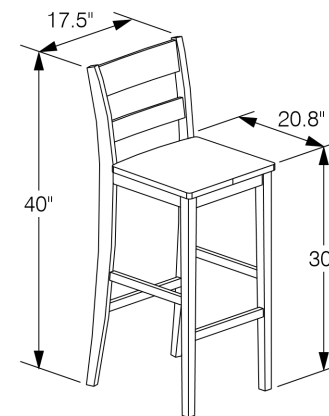

Desk

Desk Bed

SIESTA DESK CHAIR

SIESTA DESK BED - TWIN SIZE

Siesta Desk Bed

Cabinet & Legs- Box 1 of 2
 DESKB-STA1-TWN-
 Cabinet Top & Rail- Box 2 of 2
 DESKB-STA2-TWN-

Box H	Box W	Box L	Cubes	Net Wt.	Gr. Wt.
1140mm	550mm	1185mm	0.743m3	58.0Kg	68.0Kg
44.9"	21.7"	46.7"	26.24cuft	127.9lb	149.9lb
70mm	795mm	1710mm	0.095m3	19.0Kg	23.0Kg
2.8"	31.3"	67.3"	3.36cuft	41.9lb	50.7lb

Siesta Desk Chair (Wooden Seat)

DESKB-CHAIR-

Box H	Box W	Box L	Cubes	Net Wt.	Gr. Wt.
1072mm	202mm	505mm	0.109m3	8.5Kg	10.0Kg
42.2"	8.0"	19.9"	3.86cuft	18.7lb	22.0lb

Assembled Product and Carton Dimensions*