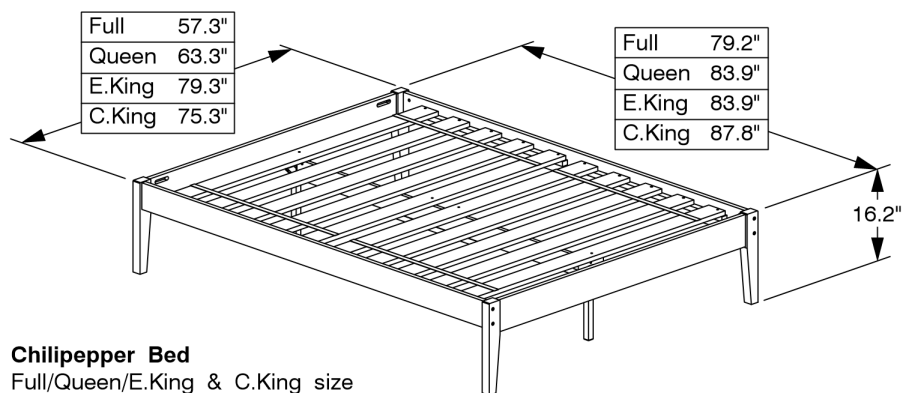

**Chilipepper Bed**  
Twin size

**Chilipepper Bed**  
Full/Queen/E.King & C.King size

**Chilipepper Bed (Bed-in-a-Box)**

	Box H	Box W	Box L	Cubes	Net Wt.	Gr. Wt.
Twin	185mm	200mm	2050mm	0.076m3	27.0Kg	29.0Kg
PBED-CHIL-TWN-	7.3"	7.9"	80.7"	2.68cuft	59.5lb	63.9lb
Full	185mm	290mm	1970mm	0.106m3	38.0Kg	40.0Kg
PBED-CHIL-FUL-	7.3"	11.4"	77.6"	3.73cuft	83.8lb	88.2lb
Queen	185mm	290mm	2090mm	0.112m3	41.0Kg	43.0Kg
PBED-CHIL-QEN-	7.3"	11.4"	82.3"	3.96cuft	90.4lb	94.8lb
Eastern King	205mm	290mm	2090mm	0.124m3	47.5Kg	49.5Kg
PBED-CHIL-EKG-	8.1"	11.4"	82.3"	4.39cuft	104.7lb	109.1lb
California King	0mm	0mm	0mm	0.000m3	0.0Kg	0.0Kg
PBED-CHIL-CKG-	0.0"	0.0"	0.0"	0.00cuft	0.0lb	0.0lb

**Assembled Product and Carton Dimensions\***

*\*Please Note The Above Weights and Measures may be subject to change without notice.*