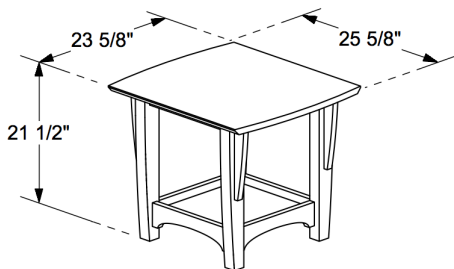

Evening Coffee & End Table

Evening Coffee Table

	Box H	Box W	Box L	Cubes	Net Wt.	Gr. Wt.
TC-EVE-	117mm	705mm	1235mm	0.102m3	22.0Kg	24.0Kg
	4.6"	27.8"	48.6"	3.60cuft	48.5lb	52.9lb

Key West Coffee & End Table

Key West Coffee Table

	Box H	Box W	Box L	Cubes	Net Wt.	Gr. Wt.
TC-KEY-	150mm	655mm	1245mm	0.122m3	26.0Kg	28.0Kg
	5.9"	25.8"	49.0"	4.32cuft	57.3lb	61.7lb

Evening End Table

	Box H	Box W	Box L	Cubes	Net Wt.	Gr. Wt.
TE-EVE-	155mm	655mm	690mm	0.070m3	13.0Kg	15.0Kg
	6.1"	25.8"	27.2"	2.47cuft	28.7lb	33.1lb

Key West End Table

	Box H	Box W	Box L	Cubes	Net Wt.	Gr. Wt.
TE-KEY-	170mm	660mm	690mm	0.077m3	15.0Kg	16.5Kg
	6.7"	26.0"	27.2"	2.73cuft	33.1lb	36.4lb

Assembled Product and Carton Dimensions*

**Please Note The Above Weights and Measures may be subject to change without notice.*