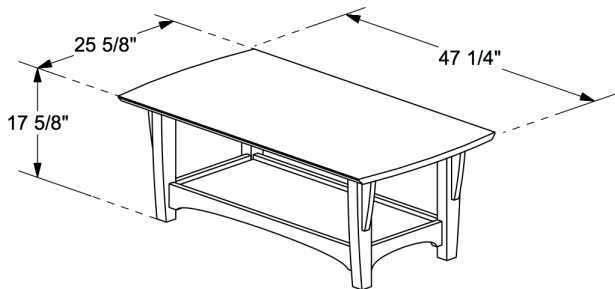

Evening Coffee & End Table

Evening Coffee Table

	Box H	Box W	Box L	Cubes	Net Wt.	Gr. Wt.
TC-EVE-	117mm	705mm	1235mm	0.102m3	22.0Kg	24.0Kg
	4.6"	27.8"	48.6"	3.60cuft	48.5lb	52.9lb

Key West Coffee & End Table

Key West Coffee Table

	Box H	Box W	Box L	Cubes	Net Wt.	Gr. Wt.
TC-KEY-	150mm	655mm	1245mm	0.122m3	26.0Kg	28.0Kg
	5.9"	25.8"	49.0"	4.32cuft	57.3lb	61.7lb

Evening End Table

	Box H	Box W	Box L	Cubes	Net Wt.	Gr. Wt.
TE-EVE-	155mm	655mm	690mm	0.070m3	13.0Kg	15.0Kg
	6.1"	25.8"	27.2"	2.47cuft	28.7lb	33.1lb

Key West End Table

	Box H	Box W	Box L	Cubes	Net Wt.	Gr. Wt.
TE-KEY-	170mm	660mm	690mm	0.077m3	15.0Kg	16.5Kg
	6.7"	26.0"	27.2"	2.73cuft	33.1lb	36.4lb

Assembled Product and Carton Dimensions*

**Please Note The Above Weights and Measures may be subject to change without notice.*