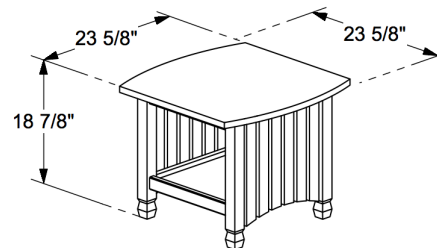

Evening Coffee & End Table

Evening Coffee Table

	Box H	Box W	Box L	Cubes	Net Wt.	Gr. Wt.
TC-EVE-	117mm	705mm	1235mm	0.102m3	22.0Kg	24.0Kg
	4.6"	27.8"	48.6"	3.60cuft	48.5lb	52.9lb

Key West Coffee & End Table

Key West Coffee Table

	Box H	Box W	Box L	Cubes	Net Wt.	Gr. Wt.
TC-KEY-	150mm	655mm	1245mm	0.122m3	26.0Kg	28.0Kg
	5.9"	25.8"	49.0"	4.32cuft	57.3lb	61.7lb

Evening End Table

	Box H	Box W	Box L	Cubes	Net Wt.	Gr. Wt.
TE-EVE-	155mm	655mm	690mm	0.070m3	13.0Kg	15.0Kg
	6.1"	25.8"	27.2"	2.47cuft	28.7lb	33.1lb

Key West End Table

	Box H	Box W	Box L	Cubes	Net Wt.	Gr. Wt.
TE-KEY-	170mm	660mm	690mm	0.077m3	15.0Kg	16.5Kg
	6.7"	26.0"	27.2"	2.73cuft	33.1lb	36.4lb

Assembled Product and Carton Dimensions*

**Please Note The Above Weights and Measures may be subject to change without notice.*