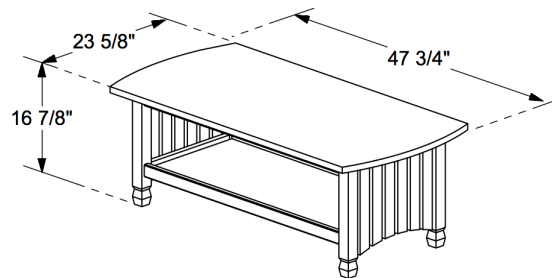

Evening Coffee & End Table

Evening Coffee Table

	Box H	Box W	Box L	Cubes	Net Wt.	Gr. Wt.
TC-EVE-	117mm	705mm	1235mm	0.102m3	22.0Kg	24.0Kg
	4.6"	27.8"	48.6"	3.60cuft	48.5lb	52.9lb

Key West Coffee & End Table

Key West Coffee Table

	Box H	Box W	Box L	Cubes	Net Wt.	Gr. Wt.
TC-KEY-	150mm	655mm	1245mm	0.122m3	26.0Kg	28.0Kg
	5.9"	25.8"	49.0"	4.32cuft	57.3lb	61.7lb

Evening End Table

	Box H	Box W	Box L	Cubes	Net Wt.	Gr. Wt.
TE-EVE-	155mm	655mm	690mm	0.070m3	13.0Kg	15.0Kg
	6.1"	25.8"	27.2"	2.47cuft	28.7lb	33.1lb

Key West End Table

	Box H	Box W	Box L	Cubes	Net Wt.	Gr. Wt.
TE-KEY-	170mm	660mm	690mm	0.077m3	15.0Kg	16.5Kg
	6.7"	26.0"	27.2"	2.73cuft	33.1lb	36.4lb

Assembled Product and Carton Dimensions*

**Please Note The Above Weights and Measures may be subject to change without notice.*