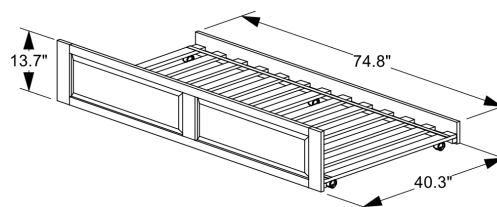

Teddy R Daybed Arms - Box 1 of 3

	Box H	Box W	Box L	Cubes	Net Wt.	Gr. Wt.
DBA-TER-	160mm	860mm	1220mm	0.168m3	21.0Kg	23.0Kg
	6.3"	33.9"	48.0"	5.93cuft	46.3lb	50.7lb

Teddy R Daybed Back Panel - Box 2 of 3

	Box H	Box W	Box L	Cubes	Net Wt.	Gr. Wt.
DBP-TER-	85mm	390mm	2101mm	0.070m3	5.0Kg	7.0Kg
	3.3"	15.4"	82.7"	2.46cuft	11.0lb	15.4lb

Daybed Rails & Slats - Box 3 of 3

	Box H	Box W	Box L	Cubes	Net Wt.	Gr. Wt.
DBR-TWN-	115mm	255mm	1990mm	0.058m3	16.0Kg	18.0Kg
	4.5"	10.0"	78.3"	2.06cuft	35.3lb	39.7lb

Cinnamon Storage Drawers (1 Pair per box)

	Box H	Box W	Box L	Cubes	Net Wt.	Gr. Wt.
PDR-TWN/FUL-	124mm	512mm	1062mm	0.067m3	23.0Kg	24.0Kg
	4.9"	20.2"	41.8"	2.38cuft	50.7lb	52.9lb

Night and Daybed™ Add-on for Cinnamon Storage Drawers (1 Pair per box)

	Box H	Box W	Box L	Cubes	Net Wt.	Gr. Wt.
DB-ADD	70mm	430mm	970mm	0.029m3	10.0Kg	10.9Kg
	2.8"	16.9"	38.2"	1.03cuft	22.0lb	24.0lb

Cinnamon Trundle Bed (Packed in 2 Boxes)

	Box H	Box W	Box L	Cubes	Net Wt.	Gr. Wt.
Rails - Box 1 of 2	100mm	380mm	1970mm	0.075m3	13.0Kg	15.0Kg
PBT1-TWN-	3.9"	15.0"	77.6"	2.64cuft	28.7lb	33.1lb
Slats - Box 2 of 2	130mm	160mm	1030mm	0.021m3	8.5Kg	9.5Kg
PBT2-TWN-	5.1"	6.3"	40.6"	0.76cuft	18.7lb	20.9lb