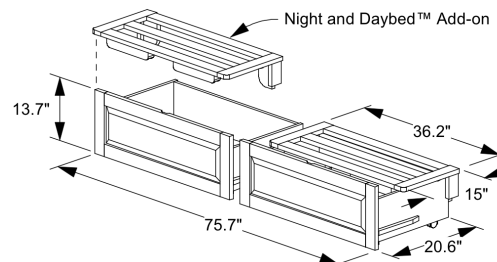

Teddy R Daybed Arms - Box 1 of 3

	Box H	Box W	Box L	Cubes	Net Wt.	Gr. Wt.
DBA-TER-	160mm	860mm	1220mm	0.168m3	21.0Kg	23.0Kg
	6.3"	33.9"	48.0"	5.93cuft	46.3lb	50.7lb

Teddy R Daybed Back Panel - Box 2 of 3

	Box H	Box W	Box L	Cubes	Net Wt.	Gr. Wt.
DBP-TER-	85mm	390mm	2101mm	0.070m3	5.0Kg	7.0Kg
	3.3"	15.4"	82.7"	2.46cuft	11.0lb	15.4lb

Daybed Rails & Slats - Box 3 of 3

	Box H	Box W	Box L	Cubes	Net Wt.	Gr. Wt.
DBR-TWN-	115mm	255mm	1990mm	0.058m3	16.0Kg	18.0Kg
	4.5"	10.0"	78.3"	2.06cuft	35.3lb	39.7lb

Cinnamon Storage Drawers (1 Pair per box)

	Box H	Box W	Box L	Cubes	Net Wt.	Gr. Wt.
PDR-TWN/FUL-	124mm	512mm	1062mm	0.067m3	23.0Kg	24.0Kg
	4.9"	20.2"	41.8"	2.38cuft	50.7lb	52.9lb

Night and Daybed™ Add-on for Cinnamon Storage Drawers (1 Pair per box)