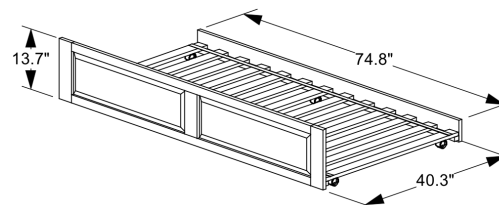

Cinnamon Trundle Bed (Packed in 2 Boxes)

	Box H	Box W	Box L	Cubes	Net Wt.	Gr. Wt.
Rails - Box 1 of 2	100mm	380mm	1970mm	0.075m3	13.0Kg	15.0Kg
PBT1-TWN-	3.9"	15.0"	77.6"	2.64cuft	28.7lb	33.1lb
Slats - Box 2 of 2	130mm	160mm	1030mm	0.021m3	8.5Kg	9.5Kg
PBT2-TWN-	5.1"	6.3"	40.6"	0.76cuft	18.7lb	20.9lb

Assembled Product and Carton Dimensions*

*Please Note The Above Weights and Measures may be subject to change without notice.