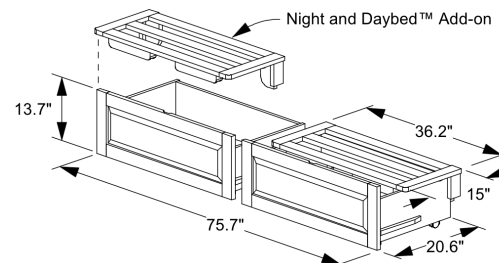

Nightfall Daybed Arms - Box 1 of 3

| | Box H | Box W | Box L | Cubes | Net Wt. | Gr. Wt. |
|----------|-------|-------|--------|----------|---------|---------|
| DBA-NFA- | 245mm | 830mm | 1080mm | 0.220m3 | 21.0Kg | 24.0Kg |
| | 9.6" | 32.7" | 42.5" | 7.76cuft | 46.3lb | 52.9lb |

Nightfall Daybed Back Panel - Box 2 of 3

| | Box H | Box W | Box L | Cubes | Net Wt. | Gr. Wt. |
|----------|-------|-------|--------|----------|---------|---------|
| DBP-NFA- | 35mm | 580mm | 2280mm | 0.046m3 | 7.0Kg | 8.0Kg |
| | 1.4" | 22.8" | 89.8" | 1.63cuft | 15.4lb | 17.6lb |

Daybed Rails & Slats - Box 3 of 3

| | Box H | Box W | Box L | Cubes | Net Wt. | Gr. Wt. |
|----------|-------|-------|--------|----------|---------|---------|
| DBR-TWN- | 115mm | 255mm | 1990mm | 0.058m3 | 16.0Kg | 18.0Kg |
| | 4.5" | 10.0" | 78.3" | 2.06cuft | 35.3lb | 39.7lb |