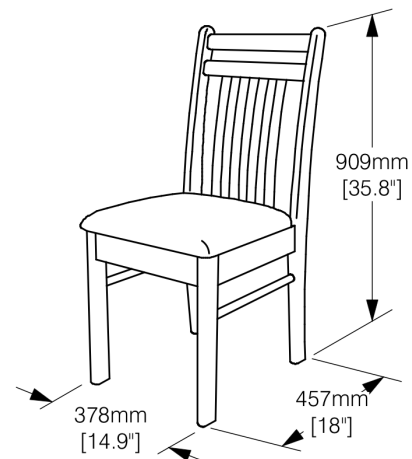

**Student Desk**

**Zest Student Desk**

	Box H	Box W	Box L	Cubes	Net Wt.	Gr. Wt.
YSD-ZES-	122mm	605mm	820mm	0.061m3	19.6Kg	21.7Kg
	4.8"	23.8"	32.3"	2.14cuft	43.2lb	47.8lb

**Student Chair**

**Clove Student Chair**

	Box H	Box W	Box L	Cubes	Net Wt.	Gr. Wt.
CCH-CLO-	105mm	440mm	935mm	0.043m3	7.0Kg	8.0Kg
	4.1"	17.3"	36.8"	1.53cuft	15.4lb	17.6lb

**Assembled Product and Carton Dimensions\***

*\*Please Note The Above Weights and Measures may be subject to change without notice.*