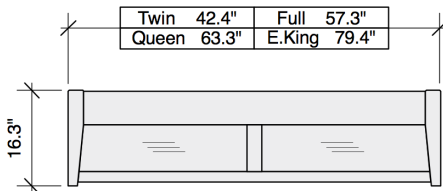

VANILLA HEADBOARD

K-SERIES BASIC FOOTBOARD

SIDE VIEW

**Vanilla K-Series Headboard - Box 1 of 4**

	Box H	Box W	Box L	Cubes	Net Wt.	Gr. Wt.
Twin	670mm	370mm	1280mm	0.317m3	30.5Kg	33.5Kg
KH-VAN-TWN-	26.4"	14.6"	50.4"	11.21cuft	67.2lb	73.9lb
Full	700mm	365mm	1600mm	0.409m3	37.0Kg	40.0Kg
KH-VAN-FUL-	27.6"	14.4"	63.0"	14.44cuft	81.6lb	88.2lb
Queen	675mm	365mm	1805mm	0.445m3	38.0Kg	42.0Kg
KH-VAN-QEN-	26.6"	14.4"	71.1"	15.70cuft	83.8lb	92.6lb

**K-Series Footboard - Box 2 of 4**

	Box H	Box W	Box L	Cubes	Net Wt.	Gr. Wt.
Twin	50mm	485mm	1155mm	0.028m3	5.0Kg	7.0Kg
KF-BAS-TWN-	2.0"	19.1"	45.5"	0.99cuft	11.0lb	15.4lb
Full	50mm	485mm	1530mm	0.037m3	7.0Kg	9.0Kg
KF-BAS-FUL-	2.0"	19.1"	60.2"	1.31cuft	15.4lb	19.8lb
Queen	60mm	500mm	1695mm	0.051m3	10.0Kg	12.0Kg
KF-BAS-QEN-	2.4"	19.7"	66.7"	1.80cuft	22.0lb	26.5lb

**K-Series Rails - Box 3 of 4**

	Box H	Box W	Box L	Cubes	Net Wt.	Gr. Wt.
Twin	100mm	210mm	2005mm	0.042m3	9.0Kg	11.0Kg
KQ-TWN-	3.9"	8.3"	78.9"	1.49cuft	19.8lb	24.3lb
Full	97mm	225mm	2025mm	0.044m3	11.5Kg	13.5Kg
KQ-FUL-	3.8"	8.9"	79.7"	1.56cuft	25.4lb	29.8lb
Queen	115mm	205mm	2110mm	0.050m3	13.0Kg	15.0Kg
KQ-QEN-	4.5"	8.1"	83.1"	1.76cuft	28.7lb	33.1lb

**Slats - Box 4 of 4**

	Box H	Box W	Box L	Cubes	Net Wt.	Gr. Wt.
Twin	115mm	215mm	1050mm	0.026m3	9.0Kg	9.5Kg
PS-TWN	4.5"	8.5"	41.3"	0.92cuft	19.8lb	20.9lb
Full	115mm	215mm	1430mm	0.035m3	12.0Kg	12.5Kg
PS-FUL	4.5"	8.5"	56.3"	1.25cuft	26.5lb	27.6lb
Queen	115mm	215mm	1580mm	0.039m3	14.0Kg	15.0Kg
PS-QEN	4.5"	8.5"	62.2"	1.38cuft	30.9lb	33.1lb