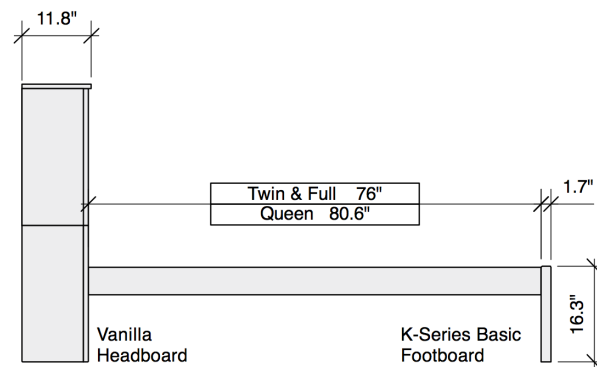

VANILLA HEADBOARD

K-SERIES BASIC FOOTBOARD

SIDE VIEW

**Vanilla K-Series Headboard - Box 1 of 4**

	Box H	Box W	Box L	Cubes	Net Wt.	Gr. Wt.
Twin	670mm	370mm	1280mm	0.317m3	30.5Kg	33.5Kg
KH-VAN-TWN-	26.4"	14.6"	50.4"	11.21cuft	67.2lb	73.9lb
Full	700mm	365mm	1600mm	0.409m3	37.0Kg	40.0Kg
KH-VAN-FUL-	27.6"	14.4"	63.0"	14.44cuft	81.6lb	88.2lb
Queen	675mm	365mm	1805mm	0.445m3	38.0Kg	42.0Kg
KH-VAN-QEN-	26.6"	14.4"	71.1"	15.70cuft	83.8lb	92.6lb

**K-Series Footboard - Box 2 of 4**

	Box H	Box W	Box L	Cubes	Net Wt.	Gr. Wt.
Twin	50mm	485mm	1155mm	0.028m3	5.0Kg	7.0Kg
KF-BAS-TWN-	2.0"	19.1"	45.5"	0.99cuft	11.0lb	15.4lb
Full	50mm	485mm	1530mm	0.037m3	7.0Kg	9.0Kg
KF-BAS-FUL-	2.0"	19.1"	60.2"	1.31cuft	15.4lb	19.8lb
Queen	60mm	500mm	1695mm	0.051m3	10.0Kg	12.0Kg
KF-BAS-QEN-	2.4"	19.7"	66.7"	1.80cuft	22.0lb	26.5lb

**K-Series Rails - Box 3 of 4**

	Box H	Box W	Box L	Cubes	Net Wt.	Gr. Wt.
Twin	100mm	210mm	2005mm	0.042m3	9.0Kg	11.0Kg
KQ-TWN-	3.9"	8.3"	78.9"	1.49cuft	19.8lb	24.3lb
Full	97mm	225mm	2025mm	0.044m3	11.5Kg	13.5Kg
KQ-FUL-	3.8"	8.9"	79.7"	1.56cuft	25.4lb	29.8lb
Queen	115mm	205mm	2110mm	0.050m3	13.0Kg	15.0Kg
KQ-QEN-	4.5"	8.1"	83.1"	1.76cuft	28.7lb	33.1lb

**Slats - Box 4 of 4**

	Box H	Box W	Box L	Cubes	Net Wt.	Gr. Wt.
Twin	115mm	215mm	1050mm	0.026m3	9.0Kg	9.5Kg
PS-TWN	4.5"	8.5"	41.3"	0.92cuft	19.8lb	20.9lb
Full	115mm	215mm	1430mm	0.035m3	12.0Kg	12.5Kg
PS-FUL	4.5"	8.5"	56.3"	1.25cuft	26.5lb	27.6lb
Queen	115mm	215mm	1580mm	0.039m3	14.0Kg	15.0Kg
PS-QEN	4.5"	8.5"	62.2"	1.38cuft	30.9lb	33.1lb