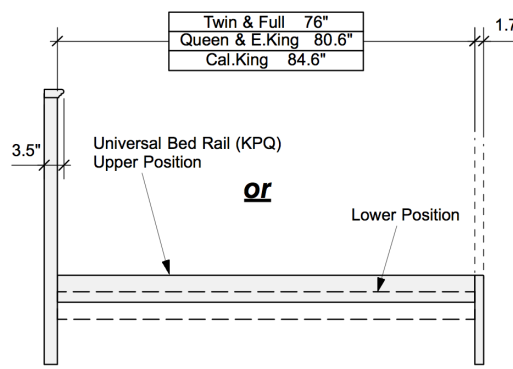

Tarragon Headboard

Rails Side View

P-Series Basic Footboard Lower Position
K-Series Basic Footboard Upper Position

Tarragon Headboard - Box 1 of 4

	Box H	Box W	Box L	Cubes	Net Wt.	Gr. Wt.
Twin	65mm	870mm	1300mm	0.074m3	0.0Kg	16.0Kg
PH-TAR-TWN-	2.6"	34.3"	51.2"	2.60cuft	0.0lb	35.3lb
Full/Queen	65mm	870mm	1800mm	0.102m3	0.0Kg	21.0Kg
PH-TAR-FUL/QEN-	2.6"	34.3"	70.9"	3.59cuft	0.0lb	46.3lb
Cal. King/E. King	65mm	870mm	2210mm	0.125m3	0.0Kg	23.5Kg
PH-TAR-CKG/EKG-	2.6"	34.3"	87.0"	4.41cuft	0.0lb	51.8lb

P-Series Basic Footboard - Box 2 of 4

	Box H	Box W	Box L	Cubes	Net Wt.	Gr. Wt.
Twin	60mm	405mm	1150mm	0.028m3	6.0Kg	7.0Kg
PF-BAS-TWN-	2.4"	15.9"	45.3"	0.99cuft	13.2lb	15.4lb
Full	60mm	405mm	1540mm	0.037m3	7.0Kg	8.0Kg
PF-BAS-FUL-	2.4"	15.9"	60.6"	1.32cuft	15.4lb	17.6lb
Queen	60mm	405mm	1675mm	0.041m3	7.5Kg	9.0Kg
PF-BAS-QEN-	2.4"	15.9"	65.9"	1.44cuft	16.5lb	19.8lb
Eastern King	60mm	405mm	2140mm	0.052m3	8.5Kg	10.5Kg
PF-BAS-EKG-	2.4"	15.9"	84.3"	1.84cuft	18.7lb	23.1lb
California King	57mm	428mm	1994mm	0.049m3	8.0Kg	10.0Kg
PF-BAS-CKG-	2.2"	16.9"	78.5"	1.72cuft	17.6lb	22.0lb

Universal Bed Rails (KPQ) - Box 3 of 4

	Box H	Box W	Box L	Cubes	Net Wt.	Gr. Wt.
Twin	75mm	195mm	1980mm	0.029m3	8.5Kg	10.0Kg
KPQ-TWN-	3.0"	7.7"	78.0"	1.02cuft	18.7lb	22.0lb
Full	95mm	195mm	1980mm	0.037m3	10.0Kg	12.0Kg
KPQ-FUL-	3.7"	7.7"	78.0"	1.30cuft	22.0lb	26.5lb
Queen/E. King	95mm	195mm	2105mm	0.039m3	11.0Kg	13.0Kg
KPQ-QEN/EKG-	3.7"	7.7"	82.9"	1.38cuft	24.3lb	28.7lb
California King	95mm	195mm	2205mm	0.041m3	12.5Kg	14.5Kg
KPQ-CKG-	3.7"	7.7"	86.8"	1.44cuft	27.6lb	32.0lb