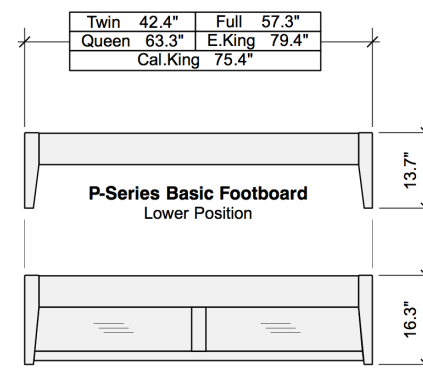

Tarragon Headboard

Rails Side View

P-Series Basic Footboard Lower Position
K-Series Basic Footboard Upper Position

Tarragon Headboard - Box 1 of 4

	Box H	Box W	Box L	Cubes	Net Wt.	Gr. Wt.
Twin	65mm	870mm	1300mm	0.074m3	0.0Kg	16.0Kg
PH-TAR-TWN-	2.6"	34.3"	51.2"	2.60cuft	0.0lb	35.3lb
Full/Queen	65mm	870mm	1800mm	0.102m3	0.0Kg	21.0Kg
PH-TAR-FUL/QEN-	2.6"	34.3"	70.9"	3.59cuft	0.0lb	46.3lb
Cal. King/E. King	65mm	870mm	2210mm	0.125m3	0.0Kg	23.5Kg
PH-TAR-CKG/EKG-	2.6"	34.3"	87.0"	4.41cuft	0.0lb	51.8lb

P-Series Basic Footboard - Box 2 of 4

	Box H	Box W	Box L	Cubes	Net Wt.	Gr. Wt.
Twin	60mm	405mm	1150mm	0.028m3	6.0Kg	7.0Kg
PF-BAS-TWN-	2.4"	15.9"	45.3"	0.99cuft	13.2lb	15.4lb
Full	60mm	405mm	1540mm	0.037m3	7.0Kg	8.0Kg
PF-BAS-FUL-	2.4"	15.9"	60.6"	1.32cuft	15.4lb	17.6lb
Queen	60mm	405mm	1675mm	0.041m3	7.5Kg	9.0Kg
PF-BAS-QEN-	2.4"	15.9"	65.9"	1.44cuft	16.5lb	19.8lb
Eastern King	60mm	405mm	2140mm	0.052m3	8.5Kg	10.5Kg
PF-BAS-EKG-	2.4"	15.9"	84.3"	1.84cuft	18.7lb	23.1lb
California King	57mm	428mm	1994mm	0.049m3	8.0Kg	10.0Kg
PF-BAS-CKG-	2.2"	16.9"	78.5"	1.72cuft	17.6lb	22.0lb

Universal Bed Rails (KPQ) - Box 3 of 4

	Box H	Box W	Box L	Cubes	Net Wt.	Gr. Wt.
Twin	75mm	195mm	1980mm	0.029m3	8.5Kg	10.0Kg
KPQ-TWN-	3.0"	7.7"	78.0"	1.02cuft	18.7lb	22.0lb
Full	95mm	195mm	1980mm	0.037m3	10.0Kg	12.0Kg
KPQ-FUL-	3.7"	7.7"	78.0"	1.30cuft	22.0lb	26.5lb
Queen/E. King	95mm	195mm	2105mm	0.039m3	11.0Kg	13.0Kg
KPQ-QEN/EKG-	3.7"	7.7"	82.9"	1.38cuft	24.3lb	28.7lb
California King	95mm	195mm	2205mm	0.041m3	12.5Kg	14.5Kg
KPQ-CKG-	3.7"	7.7"	86.8"	1.44cuft	27.6lb	32.0lb