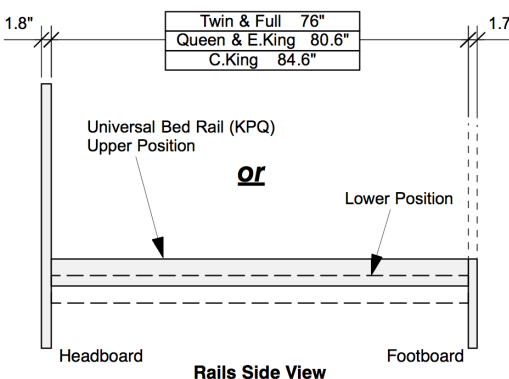

Tamarind Headboard

Tamarind Headboard - Box 1 of 4

	Box H	Box W	Box L	Cubes	Net Wt.	Gr. Wt.
Twin	60mm	1270mm	1130mm	0.086m3	19.0Kg	21.0Kg
KH-TAM-TWN-	2.4"	50.0"	44.5"	3.04cuft	41.9lb	46.3lb
Full	60mm	1270mm	1515mm	0.115m3	25.0Kg	27.0Kg
KH-TAM-FUL-	2.4"	50.0"	59.6"	4.08cuft	55.1lb	59.5lb
Queen	60mm	1270mm	1660mm	0.126m3	26.0Kg	28.0Kg
KH-TAM-QEN-	2.4"	50.0"	65.4"	4.47cuft	57.3lb	61.7lb
Eastern King	60mm	1270mm	2077mm	0.158m3	32.0Kg	34.0Kg
KH-TAM-EKG-	2.4"	50.0"	81.8"	5.59cuft	70.5lb	75.0lb
California King	60mm	1270mm	1965mm	0.150m3	27.0Kg	29.0Kg
KH-TAM-CKG-	2.4"	50.0"	77.4"	5.29cuft	59.5lb	63.9lb

Rails Side View

P-Series Basic Footboard - Box 2 of 4

	Box H	Box W	Box L	Cubes	Net Wt.	Gr. Wt.
Twin	60mm	405mm	1150mm	0.028m3	6.0Kg	7.0Kg
PF-BAS-TWN-	2.4"	15.9"	45.3"	0.99cuft	13.2lb	15.4lb
Full	60mm	405mm	1540mm	0.037m3	7.0Kg	8.0Kg
PF-BAS-FUL-	2.4"	15.9"	60.6"	1.32cuft	15.4lb	17.6lb
Queen	60mm	405mm	1675mm	0.041m3	7.5Kg	9.0Kg
PF-BAS-QEN-	2.4"	15.9"	65.9"	1.44cuft	16.5lb	19.8lb
Eastern King	60mm	405mm	2140mm	0.052m3	8.5Kg	10.5Kg
PF-BAS-EKG-	2.4"	15.9"	84.3"	1.84cuft	18.7lb	23.1lb
California King	57mm	428mm	1994mm	0.049m3	8.0Kg	10.0Kg
PF-BAS-CKG-	2.2"	16.9"	78.5"	1.72cuft	17.6lb	22.0lb

Slats - Box 4 of 4

	Box H	Box W	Box L	Cubes	Net Wt.	Gr. Wt.
Twin	115mm	215mm	1050mm	0.026m3	9.0Kg	9.5Kg
PS-TWN	4.5"	8.5"	41.3"	0.92cuft	19.8lb	20.9lb
Full	115mm	215mm	1430mm	0.035m3	12.0Kg	12.5Kg
PS-FUL	4.5"	8.5"	56.3"	1.25cuft	26.5lb	27.6lb
Queen	115mm	215mm	1580mm	0.039m3	14.0Kg	15.0Kg
PS-QEN	4.5"	8.5"	62.2"	1.38cuft	30.9lb	33.1lb
Eastern King	115mm	215mm	2040mm	0.050m3	21.5Kg	22.5Kg
PS-EKG	4.5"	8.5"	80.3"	1.78cuft	47.4lb	49.6lb
California King	115mm	230mm	1890mm	0.050m3	18.5Kg	19.5Kg
PS-CKG	4.5"	9.1"	74.4"	1.77cuft	40.8lb	43.0lb