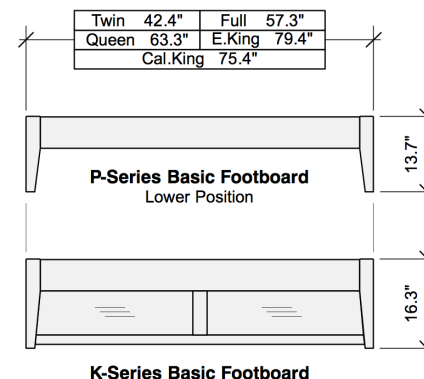

Tamarind Headboard

Tamarind Headboard - Box 1 of 4

	Box H	Box W	Box L	Cubes	Net Wt.	Gr. Wt.
Twin	60mm	1270mm	1130mm	0.086m3	19.0Kg	21.0Kg
KH-TAM-TWN-	2.4"	50.0"	44.5"	3.04cuft	41.9lb	46.3lb
Full	60mm	1270mm	1515mm	0.115m3	25.0Kg	27.0Kg
KH-TAM-FUL-	2.4"	50.0"	59.6"	4.08cuft	55.1lb	59.5lb
Queen	60mm	1270mm	1660mm	0.126m3	26.0Kg	28.0Kg
KH-TAM-QEN-	2.4"	50.0"	65.4"	4.47cuft	57.3lb	61.7lb
Eastern King	60mm	1270mm	2077mm	0.158m3	32.0Kg	34.0Kg
KH-TAM-EKG-	2.4"	50.0"	81.8"	5.59cuft	70.5lb	75.0lb
California King	60mm	1270mm	1965mm	0.150m3	27.0Kg	29.0Kg
KH-TAM-CKG-	2.4"	50.0"	77.4"	5.29cuft	59.5lb	63.9lb

Rails Side View

P-Series Basic Footboard - Box 2 of 4

	Box H	Box W	Box L	Cubes	Net Wt.	Gr. Wt.
Twin	60mm	405mm	1150mm	0.028m3	6.0Kg	7.0Kg
PF-BAS-TWN-	2.4"	15.9"	45.3"	0.99cuft	13.2lb	15.4lb
Full	60mm	405mm	1540mm	0.037m3	7.0Kg	8.0Kg
PF-BAS-FUL-	2.4"	15.9"	60.6"	1.32cuft	15.4lb	17.6lb
Queen	60mm	405mm	1675mm	0.041m3	7.5Kg	9.0Kg
PF-BAS-QEN-	2.4"	15.9"	65.9"	1.44cuft	16.5lb	19.8lb
Eastern King	60mm	405mm	2140mm	0.052m3	8.5Kg	10.5Kg
PF-BAS-EKG-	2.4"	15.9"	84.3"	1.84cuft	18.7lb	23.1lb
California King	57mm	428mm	1994mm	0.049m3	8.0Kg	10.0Kg
PF-BAS-CKG-	2.2"	16.9"	78.5"	1.72cuft	17.6lb	22.0lb

K-Series Basic Footboard - Box 2 of 4

	Box H	Box W	Box L	Cubes	Net Wt.	Gr. Wt.
Twin	50mm	485mm	1155mm	0.028m3	5.0Kg	7.0Kg
KF-BAS-TWN-	2.0"	19.1"	45.5"	0.99cuft	11.0lb	15.4lb
Full	50mm	485mm	1530mm	0.037m3	7.0Kg	9.0Kg
KF-BAS-FUL-	2.0"	19.1"	60.2"	1.31cuft	15.4lb	19.8lb
Queen	60mm	500mm	1695mm	0.051m3	10.0Kg	12.0Kg
KF-BAS-QEN-	2.4"	19.7"	66.7"	1.80cuft	22.0lb	26.5lb
Eastern King	60mm	485mm	2075mm	0.060m3	12.0Kg	15.0Kg
KF-BAS-EKG-	2.4"	19.1"	81.7"	2.13cuft	26.5lb	33.1lb
California King	57mm	475mm	1955mm	0.053m3	12.0Kg	15.0Kg
KF-BAS-CKG-	2.2"	18.7"	77.0"	1.87cuft	26.5lb	33.1lb