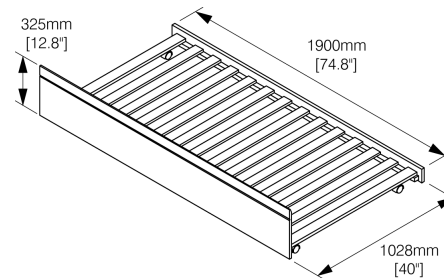

Sesame Twin Full Bunk (Packed in 5 Boxes)

	Box H	Box W	Box L	Cubes	Net Wt.	Gr. Wt.
Panels - Box 1 of 5 (YBTF1-SES-)	120mm	230mm	910mm	0.025m3	22.1Kg	23.1Kg
	4.7"	9.1"	35.8"	0.89cuft	48.6lb	51.0lb
Posts - Box 2 of 5 (YBTF2-SES-)	113mm	310mm	1350mm	0.047m3	14.6Kg	15.3Kg
	4.4"	12.2"	53.1"	1.67cuft	32.3lb	33.7lb
Ladder and Rails - Box 3 of 5 (YBTF3-SES-)	114mm	214mm	1945mm	0.047m3	21.7Kg	22.7Kg
	4.5"	8.4"	76.6"	1.68cuft	47.8lb	50.0lb
Twin Slats - Box 4 of 5 (YS-TWN)	64mm	249mm	994mm	0.016m3	6.8Kg	7.2Kg
	2.5"	9.8"	39.1"	0.56cuft	14.9lb	15.8lb

**These are same slats as the Spices Promotional/Youth Twin size bed.

	Box H	Box W	Box L	Cubes	Net Wt.	Gr. Wt.
Full Slats - Box 5 of 5 (YS-FUL)	64mm	249mm	1374mm	0.022m3	9.9Kg	10.4Kg
	2.5"	9.8"	54.1"	0.77cuft	21.8lb	22.9lb

**These are same slats as the Spices Promotional/Youth Full size bed.

Optional Trundle Bed (Packed in 2 Boxes)

	Box H	Box W	Box L	Cubes	Net Wt.	Gr. Wt.
Rails - Box 1 of 2 (YT1-TWN-)	90mm	335mm	1915mm	0.058m3	12.8Kg	14.2Kg
	3.5"	13.2"	75.4"	2.04cuft	28.1lb	31.3lb
Slats - Box 2 of 2 (YT2-TWN-)	72mm	254mm	994mm	0.018m3	7.4Kg	7.7Kg
	2.8"	10.0"	39.1"	0.64cuft	16.3lb	17.0lb

Optional Storage Drawers (1 Pairs per Box)

	Box H	Box W	Box L	Cubes	Net Wt.	Gr. Wt.
YDR-	79mm	518mm	968mm	0.040m3	20.0Kg	21.1Kg
	3.1"	20.4"	38.1"	1.40cuft	44.1lb	46.4lb

Assembled Product and Carton Dimensions*