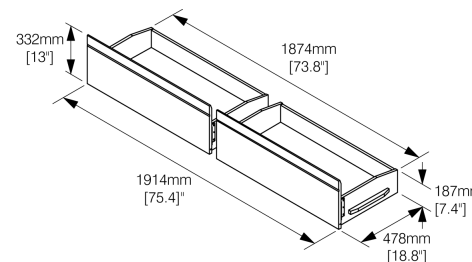

Sesame Twin Full Bunk (Packed in 5 Boxes)

	Box H	Box W	Box L	Cubes	Net Wt.	Gr. Wt.
Panels - Box 1 of 5 (YBTF1-SES-)	120mm	230mm	910mm	0.025m3	22.1Kg	23.1Kg
	4.7"	9.1"	35.8"	0.89cuft	48.6lb	51.0lb
Posts - Box 2 of 5 (YBTF2-SES-)	113mm	310mm	1350mm	0.047m3	14.6Kg	15.3Kg
	4.4"	12.2"	53.1"	1.67cuft	32.3lb	33.7lb
Ladder and Rails - Box 3 of 5 (YBTF3-SES-)	114mm	214mm	1945mm	0.047m3	21.7Kg	22.7Kg
	4.5"	8.4"	76.6"	1.68cuft	47.8lb	50.0lb
Twin Slats - Box 4 of 5 (YS-TWN)	64mm	249mm	994mm	0.016m3	6.8Kg	7.2Kg
	2.5"	9.8"	39.1"	0.56cuft	14.9lb	15.8lb

**These are same slats as the Spices Promotional/Youth Twin size bed.

	Box H	Box W	Box L	Cubes	Net Wt.	Gr. Wt.
Full Slats - Box 5 of 5 (YS-FUL)	64mm	249mm	1374mm	0.022m3	9.9Kg	10.4Kg
	2.5"	9.8"	54.1"	0.77cuft	21.8lb	22.9lb

**These are same slats as the Spices Promotional/Youth Full size bed.

Optional Trundle Bed (Packed in 2 Boxes)

	Box H	Box W	Box L	Cubes	Net Wt.	Gr. Wt.
Rails - Box 1 of 2 (YT1-TWN-)	90mm	335mm	1915mm	0.058m3	12.8Kg	14.2Kg
	3.5"	13.2"	75.4"	2.04cuft	28.1lb	31.3lb
Slats - Box 2 of 2 (YT2-TWN-)	72mm	254mm	994mm	0.018m3	7.4Kg	7.7Kg
	2.8"	10.0"	39.1"	0.64cuft	16.3lb	17.0lb

Optional Storage Drawers (1 Pairs per Box)

	Box H	Box W	Box L	Cubes	Net Wt.	Gr. Wt.
YDR-	79mm	518mm	968mm	0.040m3	20.0Kg	21.1Kg
	3.1"	20.4"	38.1"	1.40cuft	44.1lb	46.4lb

Assembled Product and Carton Dimensions*