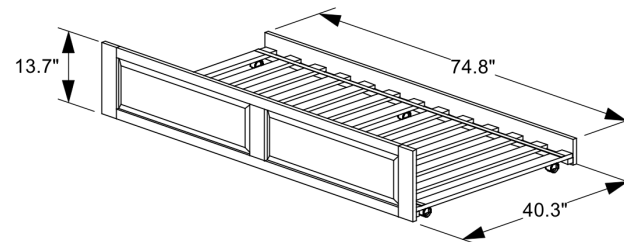

**Scribbles Twin Twin Bunk (Packed in 3 Boxes)**

	Box H	Box W	Box L	Cubes	Net Wt.	Gr. Wt.
Head & Footboards - Box 1 of 3	355mm	960mm	1145mm	0.390m3	42.0Kg	44.0Kg
PBH-SCR-	14.0"	37.8"	45.1"	13.78cuft	92.6lb	97.0lb
Ladder & Rails - Box 2 of 3	210mm	510mm	1985mm	0.213m3	34.5Kg	36.5Kg
PBR- (Previous Code: PBR-CIN-)	8.3"	20.1"	78.1"	7.51cuft	76.1lb	80.5lb
Slats - Box 3 of 3	220mm	245mm	1020mm	0.055m3	16.5Kg	18.5Kg
PBS (Previous Code: PBS-CIN)	8.7"	9.6"	40.2"	1.94cuft	36.4lb	40.8lb

**Cinnamon Trundle Bed (Packed in 2 Boxes)**

	Box H	Box W	Box L	Cubes	Net Wt.	Gr. Wt.
Rails - Box 1 of 2	100mm	380mm	1970mm	0.075m3	13.0Kg	15.0Kg
PBT1-TWN-	3.9"	15.0"	77.6"	2.64cuft	28.7lb	33.1lb
Slats - Box 2 of 2	130mm	160mm	1030mm	0.021m3	8.5Kg	9.5Kg
PBT2-TWN-	5.1"	6.3"	40.6"	0.76cuft	18.7lb	20.9lb

**Cinnamon Storage Drawers (1 Pair per Box)**

	Box H	Box W	Box L	Cubes	Net Wt.	Gr. Wt.
Twin/Full	124mm	512mm	1062mm	0.067m3	23.0Kg	24.0Kg
PDR-TWN/FUL-	4.9"	20.2"	41.8"	2.38cuft	50.7lb	52.9lb