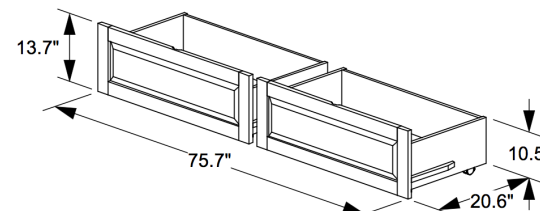

**Scribbles Twin Twin Bunk (Packed in 3 Boxes)**

	Box H	Box W	Box L	Cubes	Net Wt.	Gr. Wt.
Head & Footboards - Box 1 of 3	355mm	960mm	1145mm	0.390m3	42.0Kg	44.0Kg
PBH-SCR-	14.0"	37.8"	45.1"	13.78cuft	92.6lb	97.0lb
Ladder & Rails - Box 2 of 3	210mm	510mm	1985mm	0.213m3	34.5Kg	36.5Kg
PBR- (Previous Code: PBR-CIN-)	8.3"	20.1"	78.1"	7.51cuft	76.1lb	80.5lb
Slats - Box 3 of 3	220mm	245mm	1020mm	0.055m3	16.5Kg	18.5Kg
PBS (Previous Code: PBS-CIN)	8.7"	9.6"	40.2"	1.94cuft	36.4lb	40.8lb

**Cinnamon Trundle Bed (Packed in 2 Boxes)**

	Box H	Box W	Box L	Cubes	Net Wt.	Gr. Wt.
Rails - Box 1 of 2	100mm	380mm	1970mm	0.075m3	13.0Kg	15.0Kg
PBT1-TWN-	3.9"	15.0"	77.6"	2.64cuft	28.7lb	33.1lb
Slats - Box 2 of 2	130mm	160mm	1030mm	0.021m3	8.5Kg	9.5Kg
PBT2-TWN-	5.1"	6.3"	40.6"	0.76cuft	18.7lb	20.9lb

**Cinnamon Storage Drawers (1 Pair per Box)**

	Box H	Box W	Box L	Cubes	Net Wt.	Gr. Wt.
Twin/Full	124mm	512mm	1062mm	0.067m3	23.0Kg	24.0Kg
PDR-TWN/FUL-	4.9"	20.2"	41.8"	2.38cuft	50.7lb	52.9lb

## Assembled Product and Carton Dimensions\*

*\*Please Note The Above Weights and Measures may be subject to change without notice.*