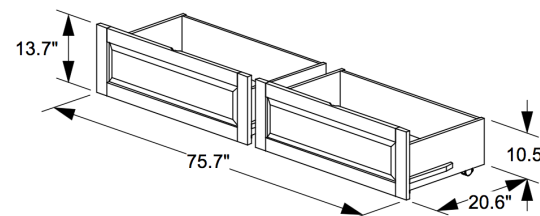

**Scribbles Twin Full Bunk (Packed in 5 Boxes)**

	Box H	Box W	Box L	Cubes	Net Wt.	Gr. Wt.
Upper Bunk - Box 1 of 5	185mm	890mm	1145mm	0.189m3	18.0Kg	20.0Kg
PBTF1-SCR-	7.3"	35.0"	45.1"	6.66cuft	39.7lb	44.1lb
Lower Bunk - Box 2 of 5	175mm	960mm	1555mm	0.261m3	30.0Kg	32.0Kg
PBTF2-SCR-	6.9"	37.8"	61.2"	9.23cuft	66.1lb	70.5lb
Upper Slats - Box 3 of 5	110mm	245mm	1020mm	0.027m3	8.5Kg	9.5Kg
PBTF3 (Previous Code: PBTF3-GIN)	4.3"	9.6"	40.2"	0.97cuft	18.7lb	20.9lb
Lower Slats - Box 4 of 5	110mm	245mm	1425mm	0.038m3	16.0Kg	17.5Kg
PBTF4 (Previous Code: PBTF4-GIN)	4.3"	9.6"	56.1"	1.36cuft	35.3lb	38.6lb
Ladder & Rails - Box 5 of 5	210mm	510mm	1985mm	0.213m3	36.5Kg	40.5Kg
PBTF5- (Previous Code: PBTF5-GIN-)	8.3"	20.1"	78.1"	7.51cuft	80.5lb	89.3lb

**Cinnamon Trundle Bed (Packed in 2 Boxes)**

	Box H	Box W	Box L	Cubes	Net Wt.	Gr. Wt.
Rails - Box 1 of 2	100mm	380mm	1970mm	0.075m3	13.0Kg	15.0Kg
PBT1-TWN-	3.9"	15.0"	77.6"	2.64cuft	28.7lb	33.1lb
Slats - Box 2 of 2	130mm	160mm	1030mm	0.021m3	8.5Kg	9.5Kg
PBT2-TWN-	5.1"	6.3"	40.6"	0.76cuft	18.7lb	20.9lb

**Cinnamon Storage Drawers (1 Pair per Box)**

	Box H	Box W	Box L	Cubes	Net Wt.	Gr. Wt.
Twin/Full	124mm	512mm	1062mm	0.067m3	23.0Kg	24.0Kg
PDR-TWN/FUL-	4.9"	20.2"	41.8"	2.38cuft	50.7lb	52.9lb

## Assembled Product and Carton Dimensions\*

*\*Please Note The Above Weights and Measures may be subject to change without notice.*