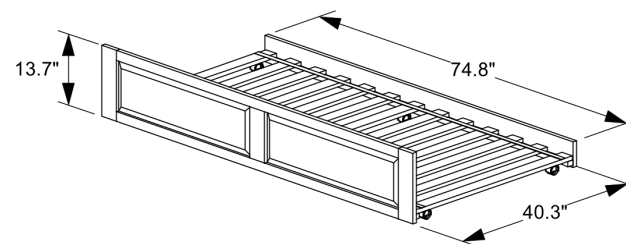

**Scribbles Twin Full Bunk (Packed in 5 Boxes)**

	Box H	Box W	Box L	Cubes	Net Wt.	Gr. Wt.
Upper Bunk - Box 1 of 5	185mm	890mm	1145mm	0.189m3	18.0Kg	20.0Kg
PBTF1-SCR-	7.3"	35.0"	45.1"	6.66cuft	39.7lb	44.1lb
Lower Bunk - Box 2 of 5	175mm	960mm	1555mm	0.261m3	30.0Kg	32.0Kg
PBTF2-SCR-	6.9"	37.8"	61.2"	9.23cuft	66.1lb	70.5lb
Upper Slats - Box 3 of 5	110mm	245mm	1020mm	0.027m3	8.5Kg	9.5Kg
PBTF3 (Previous Code: PBTF3-GIN)	4.3"	9.6"	40.2"	0.97cuft	18.7lb	20.9lb
Lower Slats - Box 4 of 5	110mm	245mm	1425mm	0.038m3	16.0Kg	17.5Kg
PBTF4 (Previous Code: PBTF4-GIN)	4.3"	9.6"	56.1"	1.36cuft	35.3lb	38.6lb
Ladder & Rails - Box 5 of 5	210mm	510mm	1985mm	0.213m3	36.5Kg	40.5Kg
PBTF5- (Previous Code: PBTF5-GIN-)	8.3"	20.1"	78.1"	7.51cuft	80.5lb	89.3lb

**Cinnamon Trundle Bed (Packed in 2 Boxes)**

	Box H	Box W	Box L	Cubes	Net Wt.	Gr. Wt.
Rails - Box 1 of 2	100mm	380mm	1970mm	0.075m3	13.0Kg	15.0Kg
PBT1-TWN-	3.9"	15.0"	77.6"	2.64cuft	28.7lb	33.1lb
Slats - Box 2 of 2	130mm	160mm	1030mm	0.021m3	8.5Kg	9.5Kg
PBT2-TWN-	5.1"	6.3"	40.6"	0.76cuft	18.7lb	20.9lb

**Cinnamon Storage Drawers (1 Pair per Box)**

	Box H	Box W	Box L	Cubes	Net Wt.	Gr. Wt.
Twin/Full	124mm	512mm	1062mm	0.067m3	23.0Kg	24.0Kg
PDR-TWN/FUL-	4.9"	20.2"	41.8"	2.38cuft	50.7lb	52.9lb

## Assembled Product and Carton Dimensions\*

*\*Please Note The Above Weights and Measures may be subject to change without notice.*