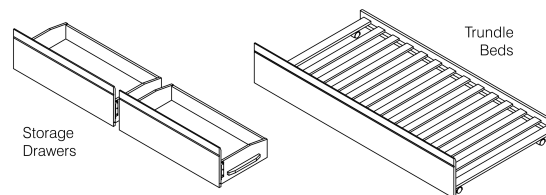

Optional Trundle Bed (Packed in 2 Boxes)

	Box H	Box W	Box L	Cubes	Net Wt.	Gr. Wt.
Rails - Box 1 of 2	90mm	335mm	1915mm	0.058m3	12.8Kg	14.2Kg
(YT1-TWN-)	3.5"	13.2"	75.4"	2.04cuft	28.1lb	31.3lb
Slats - Box 2 of 2	72mm	254mm	994mm	0.018m3	7.4Kg	7.7Kg
(YT2-TWN-)	2.8"	10.0"	39.1"	0.64cuft	16.3lb	17.0lb

Optional Storage Drawers (1 Pairs per Box)

	Box H	Box W	Box L	Cubes	Net Wt.	Gr. Wt.
YDR-	79mm	518mm	968mm	0.040m3	20.0Kg	21.1Kg
	3.1"	20.4"	38.1"	1.40cuft	44.1lb	46.4lb