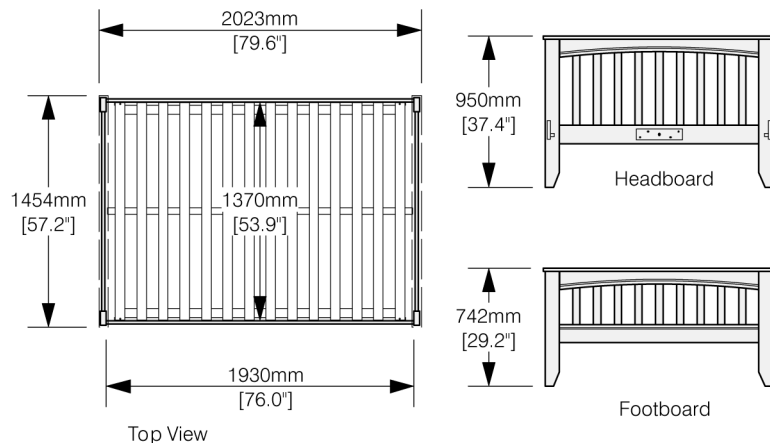

Sasparilla Bed Twin

Sasparilla Bed Full

Assembled Product and Carton Dimensions *

**Please Note The Above Weights and Measures may be subject to change without notice.*

Sasparilla Head and Footboard - Box 1 of 3

	Box H	Box W	Box L	Cubes	Net Wt.	Gr. Wt.
Twin	107mm	985mm	1086mm	0.114m3	15.2Kg	17.5Kg
YHF-SAR-TWN-	4.2"	38.8"	42.8"	4.04cuft	33.5lb	38.6lb
Full	107mm	985mm	1466mm	0.155m3	18.4Kg	22.4Kg
YHF-SAR-FUL-	4.2"	38.8"	57.7"	5.46cuft	40.6lb	49.3lb

Rails - Box 2 of 3

	Box H	Box W	Box L	Cubes	Net Wt.	Gr. Wt.
Twin	75mm	125mm	1945mm	0.018m3	7.1Kg	7.8Kg
YR-TWN-	3.0"	4.9"	76.6"	0.64cuft	15.7lb	17.3lb
Full	95mm	135mm	1945mm	0.025m3	9.8Kg	10.6Kg
YR-FUL-	3.7"	5.3"	76.6"	0.88cuft	21.7lb	23.3lb

Slats - Box 3 of 3

	Box H	Box W	Box L	Cubes	Net Wt.	Gr. Wt.
Twin	64mm	249mm	994mm	0.016m3	6.8Kg	7.2Kg
YS-TWN	2.5"	9.8"	39.1"	0.56cuft	14.9lb	15.8lb
Full	64mm	249mm	1374mm	0.022m3	9.9Kg	10.4Kg
YS-FUL	2.5"	9.8"	54.1"	0.77cuft	21.8lb	22.9lb