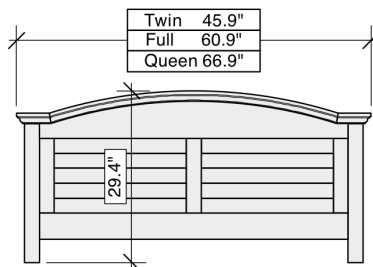

SANDPIPER HEADBOARD

SANDPIPER FOOTBOARD

SIDE VIEW

Sandpiper K-Series Headboard - Box 1 of 4

	Box H	Box W	Box L	Cubes	Net Wt.	Gr. Wt.
Twin	107mm	1260mm	1270mm	0.171m3	20.0Kg	24.0Kg
KH-SAN-TWN-	4.2"	49.6"	50.0"	6.05cuft	44.1lb	52.9lb
Full	107mm	1270mm	1630mm	0.222m3	22.0Kg	26.0Kg
KH-SAN-FUL-	4.2"	50.0"	64.2"	7.82cuft	48.5lb	57.3lb
Queen	90mm	1240mm	1750mm	0.195m3	26.0Kg	30.0Kg
KH-SAN-QEN-	3.5"	48.8"	68.9"	6.90cuft	57.3lb	66.1lb

K-Series Rails - Box 3 of 4

	Box H	Box W	Box L	Cubes	Net Wt.	Gr. Wt.
Twin	100mm	210mm	2005mm	0.042m3	9.0Kg	11.0Kg
KQ-TWN-	3.9"	8.3"	78.9"	1.49cuft	19.8lb	24.3lb
Full	97mm	225mm	2025mm	0.044m3	11.5Kg	13.5Kg
KQ-FUL-	3.8"	8.9"	79.7"	1.56cuft	25.4lb	29.8lb
Queen	115mm	205mm	2110mm	0.050m3	13.0Kg	15.0Kg
KQ-QEN-	4.5"	8.1"	83.1"	1.76cuft	28.7lb	33.1lb

Sandpiper K-Series Footboard - Box 2 of 4

	Box H	Box W	Box L	Cubes	Net Wt.	Gr. Wt.
Twin	107mm	830mm	1270mm	0.113m3	15.0Kg	18.0Kg
KF-SAN-TWN-	4.2"	32.7"	50.0"	3.98cuft	33.1lb	39.7lb
Full	107mm	830mm	1630mm	0.145m3	17.0Kg	21.0Kg
KF-SAN-FUL-	4.2"	32.7"	64.2"	5.11cuft	37.5lb	46.3lb
Queen	90mm	830mm	1750mm	0.131m3	20.0Kg	24.0Kg
KF-SAN-QEN-	3.5"	32.7"	68.9"	4.62cuft	44.1lb	52.9lb

P-Series & K-Series Slats - Box 4 of 4

	Box H	Box W	Box L	Cubes	Net Wt.	Gr. Wt.
Twin	115mm	215mm	1050mm	0.026m3	9.0Kg	9.5Kg
PS-TWN	4.5"	8.5"	41.3"	0.92cuft	19.8lb	20.9lb
Full	115mm	215mm	1430mm	0.035m3	12.0Kg	12.5Kg
PS-FUL	4.5"	8.5"	56.3"	1.25cuft	26.5lb	27.6lb
Queen	115mm	215mm	1580mm	0.039m3	14.0Kg	15.0Kg
PS-QEN	4.5"	8.5"	62.2"	1.38cuft	30.9lb	33.1lb