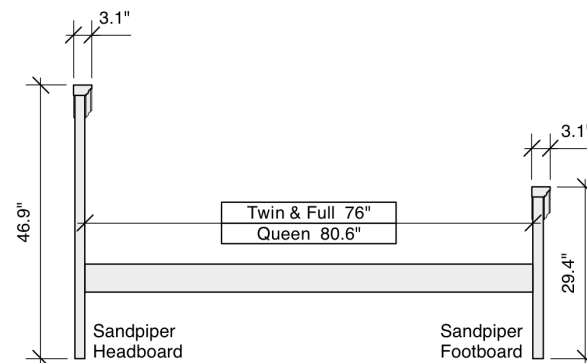

SANDPIPER HEADBOARD

SANDPIPER FOOTBOARD

SIDE VIEW

Sandpiper K-Series Headboard - Box 1 of 4

	Box H	Box W	Box L	Cubes	Net Wt.	Gr. Wt.
Twin	107mm	1260mm	1270mm	0.171m3	20.0Kg	24.0Kg
KH-SAN-TWN-	4.2"	49.6"	50.0"	6.05cuft	44.1lb	52.9lb
Full	107mm	1270mm	1630mm	0.222m3	22.0Kg	26.0Kg
KH-SAN-FUL-	4.2"	50.0"	64.2"	7.82cuft	48.5lb	57.3lb
Queen	90mm	1240mm	1750mm	0.195m3	26.0Kg	30.0Kg
KH-SAN-QEN-	3.5"	48.8"	68.9"	6.90cuft	57.3lb	66.1lb

K-Series Rails - Box 3 of 4

	Box H	Box W	Box L	Cubes	Net Wt.	Gr. Wt.
Twin	100mm	210mm	2005mm	0.042m3	9.0Kg	11.0Kg
KQ-TWN-	3.9"	8.3"	78.9"	1.49cuft	19.8lb	24.3lb
Full	97mm	225mm	2025mm	0.044m3	11.5Kg	13.5Kg
KQ-FUL-	3.8"	8.9"	79.7"	1.56cuft	25.4lb	29.8lb
Queen	115mm	205mm	2110mm	0.050m3	13.0Kg	15.0Kg
KQ-QEN-	4.5"	8.1"	83.1"	1.76cuft	28.7lb	33.1lb

Sandpiper K-Series Footboard - Box 2 of 4

	Box H	Box W	Box L	Cubes	Net Wt.	Gr. Wt.
Twin	107mm	830mm	1270mm	0.113m3	15.0Kg	18.0Kg
KF-SAN-TWN-	4.2"	32.7"	50.0"	3.98cuft	33.1lb	39.7lb
Full	107mm	830mm	1630mm	0.145m3	17.0Kg	21.0Kg
KF-SAN-FUL-	4.2"	32.7"	64.2"	5.11cuft	37.5lb	46.3lb
Queen	90mm	830mm	1750mm	0.131m3	20.0Kg	24.0Kg
KF-SAN-QEN-	3.5"	32.7"	68.9"	4.62cuft	44.1lb	52.9lb

P-Series & K-Series Slats - Box 4 of 4

	Box H	Box W	Box L	Cubes	Net Wt.	Gr. Wt.
Twin	115mm	215mm	1050mm	0.026m3	9.0Kg	9.5Kg
PS-TWN	4.5"	8.5"	41.3"	0.92cuft	19.8lb	20.9lb
Full	115mm	215mm	1430mm	0.035m3	12.0Kg	12.5Kg
PS-FUL	4.5"	8.5"	56.3"	1.25cuft	26.5lb	27.6lb
Queen	115mm	215mm	1580mm	0.039m3	14.0Kg	15.0Kg
PS-QEN	4.5"	8.5"	62.2"	1.38cuft	30.9lb	33.1lb