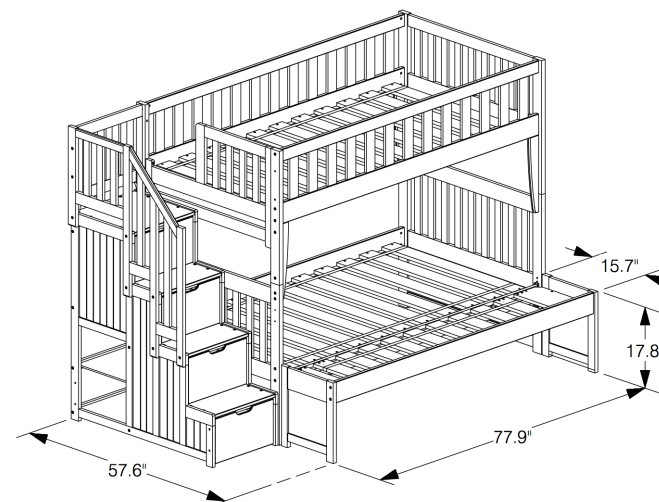

Peppermint Stair Bunk

Peppermint Twin Full Stair Bunk: Extension Kit

**Peppermint Stair Bunk**

- Head & Footboards
- PBB-PEP-1-
- Guard Rails & Rails
- PBB-PEP-2-
- Slats
- PBS
- Stair Sides & Handrail
- PBB-PEP-4
- Steps, Panels, Rear Handrail & Shelves
- PBB-PEP-5-
- Drawers
- PBB-PEP-6-

Box H	Box W	Box L	Cubes	Net Wt.	Gr. Wt.
130mm	960mm	1145mm	0.143m3	27.0Kg	30.0Kg
5.1"	37.8"	45.1"	5.05cuft	59.5lb	66.1lb
110mm	485mm	2015mm	0.108m3	24.0Kg	26.0Kg
4.3"	19.1"	79.3"	3.80cuft	52.9lb	57.3lb
220mm	245mm	1035mm	0.056m3	16.5Kg	18.5Kg
8.7"	9.6"	40.7"	1.97cuft	36.4lb	40.8lb
115mm	1225mm	1135mm	0.160m3	18.0Kg	21.0Kg
4.5"	48.2"	44.7"	5.65cuft	39.7lb	46.3lb
130mm	555mm	760mm	0.055m3	15.0Kg	17.0Kg
5.1"	21.9"	29.9"	1.94cuft	33.1lb	37.5lb
150mm	510mm	665mm	0.051m3	15.5Kg	17.5Kg
5.9"	20.1"	26.2"	1.80cuft	34.2lb	38.6lb

**Peppermint Twin Full Stair Bunk**

- Twin Full Extension Kit
- PBB-TWN/FUL-

Box H	Box W	Box L	Cubes	Net Wt.	Gr. Wt.
90mm	510mm	2000mm	0.092m3	13.0Kg	16.5Kg
3.5"	20.1"	78.7"	3.24cuft	28.7lb	36.4lb

**Assembled Product and Carton Dimensions\***