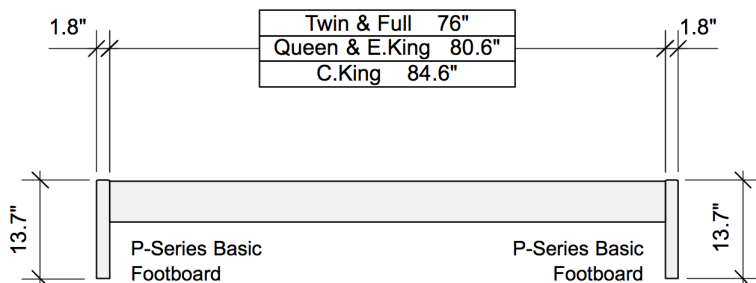

P-Series Basic Footboard

Rails Side View

Headboard - Box 1 of 4 (Note: 2 Boxes Required to make a complete bed)

| | Box H | Box W | Box L | Cubes | Net Wt. | Gr. Wt. |
|-----------------|-------|-------|--------|----------|---------|---------|
| Twin | 60mm | 405mm | 1150mm | 0.028m3 | 6.0Kg | 7.0Kg |
| PF-BAS-TWN- | 2.4" | 15.9" | 45.3" | 0.99cuft | 13.2lb | 15.4lb |
| Full | 60mm | 405mm | 1540mm | 0.037m3 | 7.0Kg | 8.0Kg |
| PF-BAS-FUL- | 2.4" | 15.9" | 60.6" | 1.32cuft | 15.4lb | 17.6lb |
| Queen | 60mm | 405mm | 1675mm | 0.041m3 | 7.5Kg | 9.0Kg |
| PF-BAS-QEN- | 2.4" | 15.9" | 65.9" | 1.44cuft | 16.5lb | 19.8lb |
| Eastern King | 60mm | 405mm | 2140mm | 0.052m3 | 8.5Kg | 10.5Kg |
| PF-BAS-EKG- | 2.4" | 15.9" | 84.3" | 1.84cuft | 18.7lb | 23.1lb |
| California King | 57mm | 428mm | 1994mm | 0.049m3 | 8.0Kg | 10.0Kg |
| PF-BAS-CKG- | 2.2" | 16.9" | 78.5" | 1.72cuft | 17.6lb | 22.0lb |

Universal Bed Rails (KPQ) - Box 3 of 4

| | Box H | Box W | Box L | Cubes | Net Wt. | Gr. Wt. |
|-----------------|-------|-------|--------|----------|---------|---------|
| Twin | 75mm | 195mm | 1980mm | 0.029m3 | 8.5Kg | 10.0Kg |
| KPQ-TWN- | 3.0" | 7.7" | 78.0" | 1.02cuft | 18.7lb | 22.0lb |
| Full | 95mm | 195mm | 1980mm | 0.037m3 | 10.0Kg | 12.0Kg |
| KPQ-FUL- | 3.7" | 7.7" | 78.0" | 1.30cuft | 22.0lb | 26.5lb |
| Queen/E.King | 95mm | 195mm | 2105mm | 0.039m3 | 11.0Kg | 13.0Kg |
| KPQ-QEN/EKG- | 3.7" | 7.7" | 82.9" | 1.38cuft | 24.3lb | 28.7lb |
| California King | 95mm | 195mm | 2205mm | 0.041m3 | 12.5Kg | 14.5Kg |
| KPQ-CKG- | 3.7" | 7.7" | 86.8" | 1.44cuft | 27.6lb | 32.0lb |