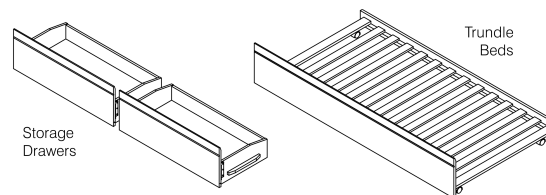

Optional Trundle Bed (Packed in 2 Boxes)

	Box H	Box W	Box L	Cubes	Net Wt.	Gr. Wt.
Rails - Box 1 of 2 (YT1-TWN-)	90mm	335mm	1915mm	0.058m3	12.8Kg	14.2Kg
	3.5"	13.2"	75.4"	2.04cuft	28.1lb	31.3lb
Slats - Box 2 of 2 (YT2-TWN-)	72mm	254mm	994mm	0.018m3	7.4Kg	7.7Kg
	2.8"	10.0"	39.1"	0.64cuft	16.3lb	17.0lb

Optional Storage Drawers (1 Pairs per Box)

	Box H	Box W	Box L	Cubes	Net Wt.	Gr. Wt.
YDR-	79mm	518mm	968mm	0.040m3	20.0Kg	21.1Kg
	3.1"	20.4"	38.1"	1.40cuft	44.1lb	46.4lb