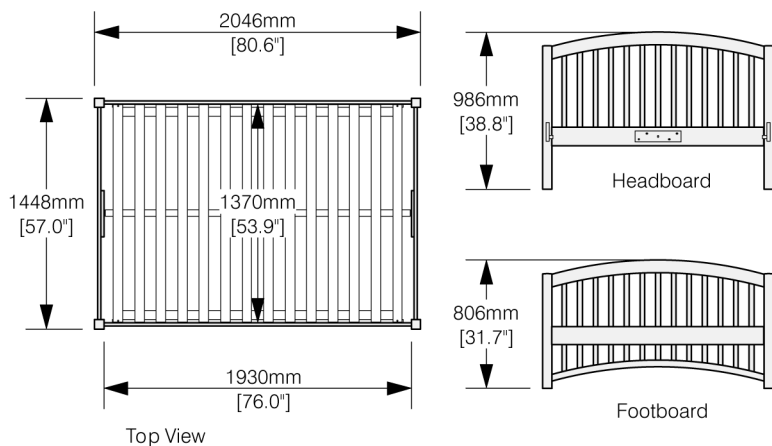

Molasses Twin Size

Molasses Full Size

Assembled Product and Carton Dimensions *

**Please Note The Above Weights and Measures may be subject to change without notice.*

Molasses Head and Footboard - Box 1 of 3

	Box H	Box W	Box L	Cubes	Net Wt.	Gr. Wt.
Twin	128mm	915mm	1080mm	0.126m3	14.8Kg	17.1Kg
YHF-MOL-TWN-Full	5.0"	36.0"	42.5"	4.47cuft	32.6lb	37.8lb
YHF-MOL-FUL-	5.1"	36.0"	57.5"	6.13cuft	42.2lb	49.2lb

Rails - Box 2 of 3

	Box H	Box W	Box L	Cubes	Net Wt.	Gr. Wt.
Twin	75mm	125mm	1945mm	0.018m3	7.1Kg	7.8Kg
YR-TWN-	3.0"	4.9"	76.6"	0.64cuft	15.7lb	17.3lb
Full	95mm	135mm	1945mm	0.025m3	9.8Kg	10.6Kg
YR-FUL-	3.7"	5.3"	76.6"	0.88cuft	21.7lb	23.3lb

Slats - Box 3 of 3

	Box H	Box W	Box L	Cubes	Net Wt.	Gr. Wt.
Twin	64mm	249mm	994mm	0.016m3	6.8Kg	7.2Kg
YS-TWN	2.5"	9.8"	39.1"	0.56cuft	14.9lb	15.8lb
Full	64mm	249mm	1374mm	0.022m3	9.9Kg	10.4Kg
YS-FUL	2.5"	9.8"	54.1"	0.77cuft	21.8lb	22.9lb