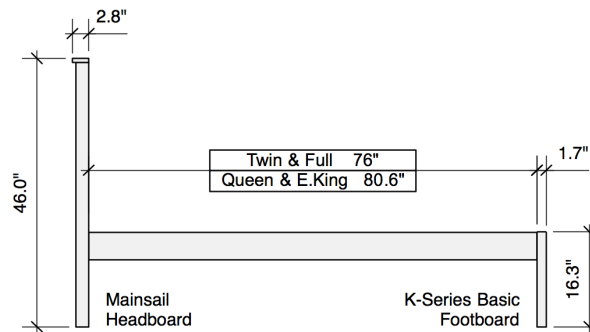

Mainsail Headboard

K-Series Basic Footboard

Rail Side View

Mainsail K-Series Headboard - Box 1 of 4

	Box H	Box W	Box L	Cubes	Net Wt.	Gr. Wt.
Twin	85mm	1190mm	1240mm	0.125m3	10.5Kg	12.5Kg
KH-MAIN-TWN-	3.3"	46.9"	48.8"	4.43cuft	23.1lb	27.6lb
Full	85mm	1240mm	1570mm	0.165m3	13.0Kg	15.5Kg
KH-MAIN-FUL-	3.3"	48.8"	61.8"	5.84cuft	28.7lb	34.2lb
Queen	85mm	1240mm	1750mm	0.184m3	14.5Kg	17.0Kg
KH-MAIN-QEN-	3.3"	48.8"	68.9"	6.51cuft	32.0lb	37.5lb
Eastern King	85mm	1240mm	2155mm	0.227m3	16.8Kg	19.8Kg
KH-MAIN-EKG-	3.3"	48.8"	84.8"	8.02cuft	37.0lb	43.7lb

K-Series Basic Footboard - Box 2 of 4

	Box H	Box W	Box L	Cubes	Net Wt.	Gr. Wt.
Twin	60mm	490mm	1145mm	0.034m3	6.0Kg	8.0Kg
KF-BAS-TWN-	2.4"	19.3"	45.1"	1.19cuft	13.2lb	17.6lb
Full	60mm	490mm	1525mm	0.045m3	6.5Kg	8.5Kg
KF-BAS-FUL-	2.4"	19.3"	60.0"	1.58cuft	14.3lb	18.7lb
Queen	60mm	490mm	1700mm	0.050m3	7.0Kg	9.0Kg
KF-BAS-QEN-	2.4"	19.3"	66.9"	1.77cuft	15.4lb	19.8lb
Eastern King	60mm	490mm	2105mm	0.062m3	8.5Kg	11.0Kg
KF-BAS-EKG-	2.4"	19.3"	82.9"	2.19cuft	18.7lb	24.3lb

K-Series Rails - Box 3 of 4

	Box H	Box W	Box L	Cubes	Net Wt.	Gr. Wt.
Twin	90mm	195mm	1970mm	0.035m3	9.0Kg	11.0Kg
KQX-TWN-	3.5"	7.7"	77.6"	1.22cuft	19.8lb	24.3lb
Full	90mm	305mm	2000mm	0.055m3	16.0Kg	18.0Kg
KQX-FUL-	3.5"	12.0"	78.7"	1.94cuft	35.3lb	39.7lb
Queen	90mm	250mm	2090mm	0.047m3	12.0Kg	14.0Kg
KQX-QEN-	3.5"	9.8"	82.3"	1.66cuft	26.5lb	30.9lb
Eastern King	90mm	250mm	2090mm	0.047m3	12.0Kg	14.0Kg
KQX-EKG-	3.5"	9.8"	82.3"	1.66cuft	26.5lb	30.9lb

Slats - Box 4 of 4

	Box H	Box W	Box L	Cubes	Net Wt.	Gr. Wt.
Twin	125mm	245mm	1040mm	0.032m3	12.5Kg	15.0Kg
PS-TWN	4.9"	9.6"	40.9"	1.12cuft	27.6lb	33.1lb
Full	125mm	245mm	1425mm	0.044m3	15.0Kg	17.5Kg
PS-FUL	4.9"	9.6"	56.1"	1.54cuft	33.1lb	38.6lb
Queen	125mm	245mm	1600mm	0.049m3	17.0Kg	19.5Kg
PS-QEN	4.9"	9.6"	63.0"	1.73cuft	37.5lb	43.0lb
Eastern King	125mm	245mm	2100mm	0.064m3	21.5Kg	24.5Kg
PS-EKG	4.9"	9.6"	82.7"	2.27cuft	47.4lb	54.0lb