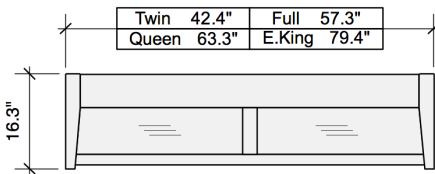

Mainsail Headboard

K-Series Basic Footboard

Rail Side View

Mainsail K-Series Headboard - Box 1 of 4

	Box H	Box W	Box L	Cubes	Net Wt.	Gr. Wt.
Twin	85mm	1190mm	1240mm	0.125m3	10.5Kg	12.5Kg
KH-MAIN-TWN-	3.3"	46.9"	48.8"	4.43cuft	23.1lb	27.6lb
Full	85mm	1240mm	1570mm	0.165m3	13.0Kg	15.5Kg
KH-MAIN-FUL-	3.3"	48.8"	61.8"	5.84cuft	28.7lb	34.2lb
Queen	85mm	1240mm	1750mm	0.184m3	14.5Kg	17.0Kg
KH-MAIN-QEN-	3.3"	48.8"	68.9"	6.51cuft	32.0lb	37.5lb
Eastern King	85mm	1240mm	2155mm	0.227m3	16.8Kg	19.8Kg
KH-MAIN-EKG-	3.3"	48.8"	84.8"	8.02cuft	37.0lb	43.7lb

K-Series Basic Footboard - Box 2 of 4

	Box H	Box W	Box L	Cubes	Net Wt.	Gr. Wt.
Twin	60mm	490mm	1145mm	0.034m3	6.0Kg	8.0Kg
KF-BAS-TWN-	2.4"	19.3"	45.1"	1.19cuft	13.2lb	17.6lb
Full	60mm	490mm	1525mm	0.045m3	6.5Kg	8.5Kg
KF-BAS-FUL-	2.4"	19.3"	60.0"	1.58cuft	14.3lb	18.7lb
Queen	60mm	490mm	1700mm	0.050m3	7.0Kg	9.0Kg
KF-BAS-QEN-	2.4"	19.3"	66.9"	1.77cuft	15.4lb	19.8lb
Eastern King	60mm	490mm	2105mm	0.062m3	8.5Kg	11.0Kg
KF-BAS-EKG-	2.4"	19.3"	82.9"	2.19cuft	18.7lb	24.3lb

K-Series Rails - Box 3 of 4

	Box H	Box W	Box L	Cubes	Net Wt.	Gr. Wt.
Twin	90mm	195mm	1970mm	0.035m3	9.0Kg	11.0Kg
KQX-TWN-	3.5"	7.7"	77.6"	1.22cuft	19.8lb	24.3lb
Full	90mm	305mm	2000mm	0.055m3	16.0Kg	18.0Kg
KQX-FUL-	3.5"	12.0"	78.7"	1.94cuft	35.3lb	39.7lb
Queen	90mm	250mm	2090mm	0.047m3	12.0Kg	14.0Kg
KQX-QEN-	3.5"	9.8"	82.3"	1.66cuft	26.5lb	30.9lb
Eastern King	90mm	250mm	2090mm	0.047m3	12.0Kg	14.0Kg
KQX-EKG-	3.5"	9.8"	82.3"	1.66cuft	26.5lb	30.9lb

Slats - Box 4 of 4

	Box H	Box W	Box L	Cubes	Net Wt.	Gr. Wt.
Twin	125mm	245mm	1040mm	0.032m3	12.5Kg	15.0Kg
PS-TWN	4.9"	9.6"	40.9"	1.12cuft	27.6lb	33.1lb
Full	125mm	245mm	1425mm	0.044m3	15.0Kg	17.5Kg
PS-FUL	4.9"	9.6"	56.1"	1.54cuft	33.1lb	38.6lb
Queen	125mm	245mm	1600mm	0.049m3	17.0Kg	19.5Kg
PS-QEN	4.9"	9.6"	63.0"	1.73cuft	37.5lb	43.0lb
Eastern King	125mm	245mm	2100mm	0.064m3	21.5Kg	24.5Kg
PS-EKG	4.9"	9.6"	82.7"	2.27cuft	47.4lb	54.0lb