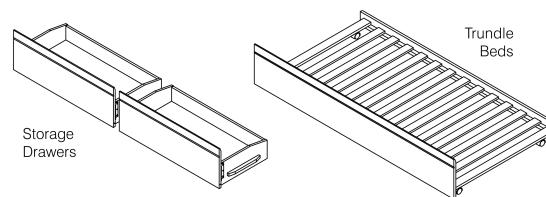

Optional Trundle Bed (Packed in 2 Boxes)

	Box H	Box W	Box L	Cubes	Net Wt.	Gr. Wt.
Rails - Box 1 of 2 (YT1-TWN-)	90mm	335mm	1915mm	0.058m3	12.8Kg	14.2Kg
	3.5"	13.2"	75.4"	2.04cuft	28.1lb	31.3lb
Slats - Box 2 of 2 (YT2-TWN-)	72mm	254mm	994mm	0.018m3	7.4Kg	7.7Kg
	2.8"	10.0"	39.1"	0.64cuft	16.3lb	17.0lb

Optional Storage Drawers (1 Pairs per Box)

	Box H	Box W	Box L	Cubes	Net Wt.	Gr. Wt.
YDR-	79mm	518mm	968mm	0.040m3	20.0Kg	21.1Kg
	3.1"	20.4"	38.1"	1.40cuft	44.1lb	46.4lb