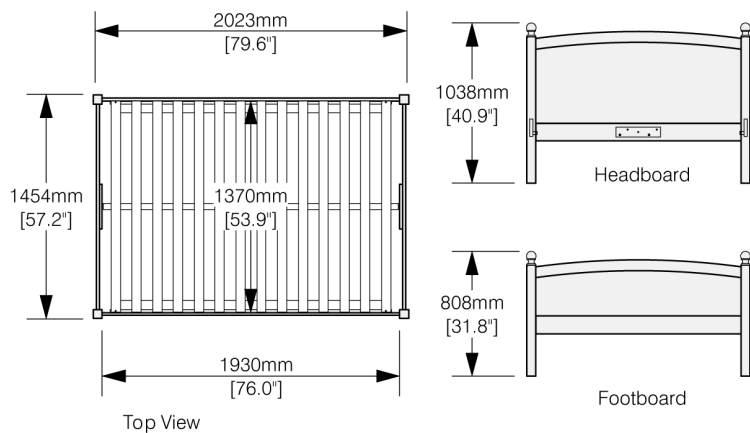

Licorice Bed Twin

Licorice Bed Full

Assembled Product and Carton Dimensions *

**Please Note The Above Weights and Measures may be subject to change without notice.*

Licorice Head and Footboard - Box 1 of 3

	Box H	Box W	Box L	Cubes	Net Wt.	Gr. Wt.
Twin	128mm	1003mm	1080mm	0.139m3	18.0Kg	20.4Kg
YHF-LIC-TWN-	5.0"	39.5"	42.5"	4.90cuft	39.7lb	45.0lb
Full	130mm	1003mm	1460mm	0.190m3	23.0Kg	26.1Kg
YHF-LIC-FUL-	5.1"	39.5"	57.5"	6.72cuft	50.7lb	57.7lb

Rails - Box 2 of 3

	Box H	Box W	Box L	Cubes	Net Wt.	Gr. Wt.
Twin	75mm	125mm	1945mm	0.018m3	7.1Kg	7.8Kg
YR-TWN-	3.0"	4.9"	76.6"	0.64cuft	15.7lb	17.3lb
Full	95mm	135mm	1945mm	0.025m3	9.8Kg	10.6Kg
YR-FUL-	3.7"	5.3"	76.6"	0.88cuft	21.7lb	23.3lb

Slats - Box 3 of 3

	Box H	Box W	Box L	Cubes	Net Wt.	Gr. Wt.
Twin	64mm	249mm	994mm	0.016m3	6.8Kg	7.2Kg
YS-TWN	2.5"	9.8"	39.1"	0.56cuft	14.9lb	15.8lb
Full	64mm	249mm	1374mm	0.022m3	9.9Kg	10.4Kg
YS-FUL	2.5"	9.8"	54.1"	0.77cuft	21.8lb	22.9lb