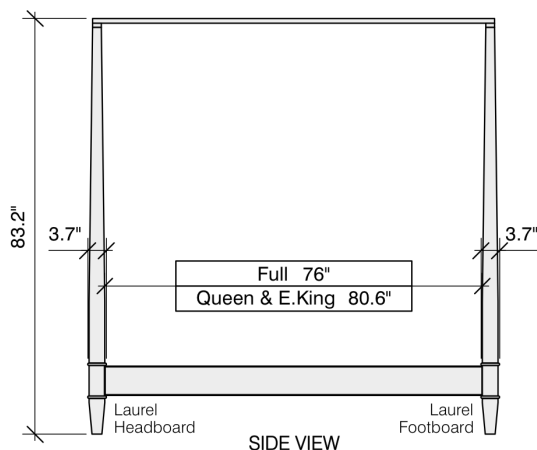

LAUREL HEADBOARD

LAUREL FOOTBOARD

SIDE VIEW

Assembled Product and Carton Dimensions *

**Please Note The Above Weights and Measures may be subject to change without notice.*

Laurel Head & Footboard - Box 1A

	Box H	Box W	Box L	Cubes	Net Wt.	Gr. Wt.
Full	60mm	810mm	1380mm	0.067m3	19.0Kg	23.0Kg
PCH-LAU-FUL-	2.4"	31.9"	54.3"	2.37cuft	41.9lb	50.7lb
Queen	60mm	810mm	1530mm	0.074m3	20.0Kg	24.0Kg
PCH-LAU-QEN-	2.4"	31.9"	60.2"	2.63cuft	44.1lb	52.9lb
Eastern King	60mm	810mm	1940mm	0.094m3	26.0Kg	31.0Kg
PCH-LAU-EKG-	2.4"	31.9"	76.4"	3.33cuft	57.3lb	68.3lb

Canopy Rails - Box 1B

	Box H	Box W	Box L	Cubes	Net Wt.	Gr. Wt.
Full	65mm	170mm	2100mm	0.023m3	7.0Kg	8.0Kg
PCR-LAU-FUL-	2.6"	6.7"	82.7"	0.82cuft	15.4lb	17.6lb
Queen	65mm	170mm	2230mm	0.025m3	8.0Kg	9.0Kg
PCR-LAU-QEN-	2.6"	6.7"	87.8"	0.87cuft	17.6lb	19.8lb
Eastern King	65mm	170mm	2230mm	0.025m3	10.0Kg	11.0Kg
PCR-LAU-EKG-	2.6"	6.7"	87.8"	0.87cuft	22.0lb	24.3lb

Canopy Post - Box 1C

	Box H	Box W	Box L	Cubes	Net Wt.	Gr. Wt.
PCP-LAU-	110mm	355mm	2145mm	0.084m3	28.0Kg	31.0Kg
	4.3"	14.0"	84.4"	2.96cuft	61.7lb	68.3lb

P-Series Rails (Marked as Box 3)

	Box H	Box W	Box L	Cubes	Net Wt.	Gr. Wt.
Full	115mm	220mm	1980mm	0.050m3	11.5Kg	13.5Kg
PQ-FUL-	4.5"	8.7"	78.0"	1.77cuft	25.4lb	29.8lb
Queen/Eastern King	115mm	220mm	2110mm	0.053m3	12.0Kg	14.0Kg
PQ-QEN/EKG-	4.5"	8.7"	83.1"	1.89cuft	26.5lb	30.9lb