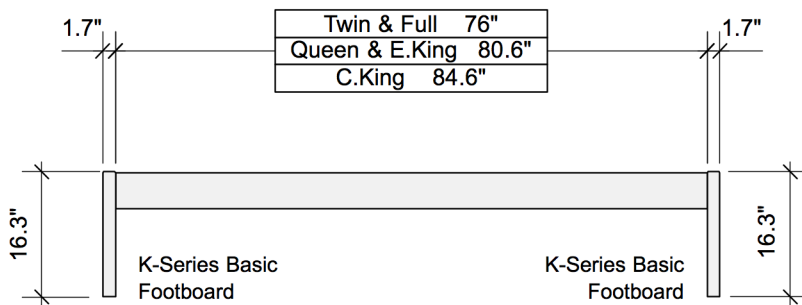

**K-Series Basic Footboard**

**Rails Side View**

**Headboard - Box 1 of 4 (Note: 2 Boxes Required to make a complete bed)**

	Box H	Box W	Box L	Cubes	Net Wt.	Gr. Wt.
Twin	50mm	485mm	1155mm	0.028m3	5.0Kg	7.0Kg
KF-BAS-TWN-	2.0"	19.1"	45.5"	0.99cuft	11.0lb	15.4lb
Full	50mm	485mm	1530mm	0.037m3	7.0Kg	9.0Kg
KF-BAS-FUL-	2.0"	19.1"	60.2"	1.31cuft	15.4lb	19.8lb
Queen	60mm	500mm	1695mm	0.051m3	10.0Kg	12.0Kg
KF-BAS-QEN-	2.4"	19.7"	66.7"	1.80cuft	22.0lb	26.5lb
Eastern King	60mm	485mm	2075mm	0.060m3	12.0Kg	15.0Kg
KF-BAS-EKG-	2.4"	19.1"	81.7"	2.13cuft	26.5lb	33.1lb
California King	57mm	475mm	1955mm	0.053m3	12.0Kg	15.0Kg
KF-BAS-CKG-	2.2"	18.7"	77.0"	1.87cuft	26.5lb	33.1lb

**Universal Bed Rails (KPQ) - Box 3 of 4**

	Box H	Box W	Box L	Cubes	Net Wt.	Gr. Wt.
Twin	75mm	195mm	1980mm	0.029m3	8.5Kg	10.0Kg
KPQ-TWN-	3.0"	7.7"	78.0"	1.02cuft	18.7lb	22.0lb
Full	95mm	195mm	1980mm	0.037m3	10.0Kg	12.0Kg
KPQ-FUL-	3.7"	7.7"	78.0"	1.30cuft	22.0lb	26.5lb
Queen/E.King	95mm	195mm	2105mm	0.039m3	11.0Kg	13.0Kg
KPQ-QEN/EKG-	3.7"	7.7"	82.9"	1.38cuft	24.3lb	28.7lb
California King	95mm	195mm	2205mm	0.041m3	12.5Kg	14.5Kg
KPQ-CKG-	3.7"	7.7"	86.8"	1.44cuft	27.6lb	32.0lb

**Slats - Box 4 of 4**

	Box H	Box W	Box L	Cubes	Net Wt.	Gr. Wt.
Twin	115mm	215mm	1050mm	0.026m3	9.0Kg	9.5Kg
PS-TWN	4.5"	8.5"	41.3"	0.92cuft	19.8lb	20.9lb
Full	115mm	215mm	1430mm	0.035m3	12.0Kg	12.5Kg
PS-FUL	4.5"	8.5"	56.3"	1.25cuft	26.5lb	27.6lb
Queen	115mm	215mm	1580mm	0.039m3	14.0Kg	15.0Kg
PS-QEN	4.5"	8.5"	62.2"	1.38cuft	30.9lb	33.1lb
Eastern King	115mm	215mm	2040mm	0.050m3	21.5Kg	22.5Kg
PS-EKG	4.5"	8.5"	80.3"	1.78cuft	47.4lb	49.6lb
California King	115mm	230mm	1890mm	0.050m3	18.5Kg	19.5Kg
PS-CKG	4.5"	9.1"	74.4"	1.77cuft	40.8lb	43.0lb

**Assembled Product and Carton Dimensions\***

*\*Please Note The Above Weights and Measures may be subject to change without notice.*