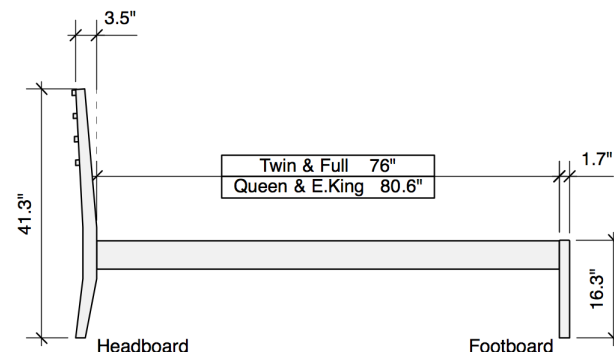

Jasmine Headboard

K-Series Basic Footboard

Rails Side View

Jasmine Headboard - Box 1 of 4

	Box H	Box W	Box L	Cubes	Net Wt.	Gr. Wt.
Twin	115mm	1110mm	1165mm	0.149m3	9.0Kg	12.0Kg
KH-JAS-TWN-Full	4.5"	43.7"	45.9"	5.25cuft	19.8lb	26.5lb
Full	115mm	1110mm	1530mm	0.195m3	12.0Kg	16.0Kg
KH-JAS-FUL-Queen	4.5"	43.7"	60.2"	6.90cuft	26.5lb	35.3lb
Queen	115mm	1110mm	1675mm	0.214m3	14.0Kg	18.0Kg
KH-JAS-QEN-Eastern King	4.5"	43.7"	65.9"	7.55cuft	30.9lb	39.7lb
Eastern King	115mm	1110mm	2070mm	0.264m3	15.0Kg	20.0Kg
KH-JAS-EKG-	4.5"	43.7"	81.5"	9.33cuft	33.1lb	44.1lb

Universal Bed Rails (KPQ) - Box 3 of 4

	Box H	Box W	Box L	Cubes	Net Wt.	Gr. Wt.
Twin	75mm	195mm	1980mm	0.029m3	8.5Kg	10.0Kg
KPQ-TWN-Full	3.0"	7.7"	78.0"	1.02cuft	18.7lb	22.0lb
Full	95mm	195mm	1980mm	0.037m3	10.0Kg	12.0Kg
KPQ-FUL-Queen/E.King	3.7"	7.7"	78.0"	1.30cuft	22.0lb	26.5lb
Queen/E.King	95mm	195mm	2105mm	0.039m3	11.0Kg	13.0Kg
KPQ-QEN/EKG-	3.7"	7.7"	82.9"	1.38cuft	24.3lb	28.7lb

K-Series Basic Footboard - Box 2 of 4

	Box H	Box W	Box L	Cubes	Net Wt.	Gr. Wt.
Twin	50mm	485mm	1155mm	0.028m3	5.0Kg	7.0Kg
KF-BAS-TWN-Full	2.0"	19.1"	45.5"	0.99cuft	11.0lb	15.4lb
Full	50mm	485mm	1530mm	0.037m3	7.0Kg	9.0Kg
KF-BAS-FUL-Queen	2.0"	19.1"	60.2"	1.31cuft	15.4lb	19.8lb
Queen	60mm	500mm	1695mm	0.051m3	10.0Kg	12.0Kg
KF-BAS-QEN-Eastern King	2.4"	19.7"	66.7"	1.80cuft	22.0lb	26.5lb
Eastern King	60mm	485mm	2075mm	0.060m3	12.0Kg	15.0Kg
KF-BAS-EKG-	2.4"	19.1"	81.7"	2.13cuft	26.5lb	33.1lb

Slats - Box 4 of 4

	Box H	Box W	Box L	Cubes	Net Wt.	Gr. Wt.
Twin	115mm	215mm	1050mm	0.026m3	9.0Kg	9.5Kg
PS-TWN-Full	4.5"	8.5"	41.3"	0.92cuft	19.8lb	20.9lb
Full	115mm	215mm	1430mm	0.035m3	12.0Kg	12.5Kg
PS-FUL-Queen	4.5"	8.5"	56.3"	1.25cuft	26.5lb	27.6lb
Queen	115mm	215mm	1580mm	0.039m3	14.0Kg	15.0Kg
PS-QEN-Eastern King	4.5"	8.5"	62.2"	1.38cuft	30.9lb	33.1lb
Eastern King	115mm	215mm	2040mm	0.050m3	21.5Kg	22.5Kg
PS-EKG-	4.5"	8.5"	80.3"	1.78cuft	47.4lb	49.6lb