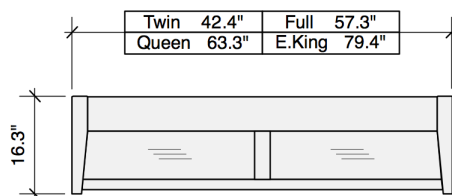

Jasmine Headboard

K-Series Basic Footboard

Rails Side View

Jasmine Headboard - Box 1 of 4

	Box H	Box W	Box L	Cubes	Net Wt.	Gr. Wt.
Twin	115mm	1110mm	1165mm	0.149m3	9.0Kg	12.0Kg
KH-JAS-TWN-Full	4.5"	43.7"	45.9"	5.25cuft	19.8lb	26.5lb
Full	115mm	1110mm	1530mm	0.195m3	12.0Kg	16.0Kg
KH-JAS-FUL-Queen	4.5"	43.7"	60.2"	6.90cuft	26.5lb	35.3lb
Queen	115mm	1110mm	1675mm	0.214m3	14.0Kg	18.0Kg
KH-JAS-QEN-Eastern King	4.5"	43.7"	65.9"	7.55cuft	30.9lb	39.7lb
Eastern King	115mm	1110mm	2070mm	0.264m3	15.0Kg	20.0Kg
KH-JAS-EKG-	4.5"	43.7"	81.5"	9.33cuft	33.1lb	44.1lb

Universal Bed Rails (KPQ) - Box 3 of 4

	Box H	Box W	Box L	Cubes	Net Wt.	Gr. Wt.
Twin	75mm	195mm	1980mm	0.029m3	8.5Kg	10.0Kg
KPQ-TWN-Full	3.0"	7.7"	78.0"	1.02cuft	18.7lb	22.0lb
Full	95mm	195mm	1980mm	0.037m3	10.0Kg	12.0Kg
KPQ-FUL-Queen/E.King	3.7"	7.7"	78.0"	1.30cuft	22.0lb	26.5lb
Queen/E.King	95mm	195mm	2105mm	0.039m3	11.0Kg	13.0Kg
KPQ-QEN/EKG-	3.7"	7.7"	82.9"	1.38cuft	24.3lb	28.7lb

K-Series Basic Footboard - Box 2 of 4

	Box H	Box W	Box L	Cubes	Net Wt.	Gr. Wt.
Twin	50mm	485mm	1155mm	0.028m3	5.0Kg	7.0Kg
KF-BAS-TWN-Full	2.0"	19.1"	45.5"	0.99cuft	11.0lb	15.4lb
Full	50mm	485mm	1530mm	0.037m3	7.0Kg	9.0Kg
KF-BAS-FUL-Queen	2.0"	19.1"	60.2"	1.31cuft	15.4lb	19.8lb
Queen	60mm	500mm	1695mm	0.051m3	10.0Kg	12.0Kg
KF-BAS-QEN-Eastern King	2.4"	19.7"	66.7"	1.80cuft	22.0lb	26.5lb
Eastern King	60mm	485mm	2075mm	0.060m3	12.0Kg	15.0Kg
KF-BAS-EKG-	2.4"	19.1"	81.7"	2.13cuft	26.5lb	33.1lb

Slats - Box 4 of 4

	Box H	Box W	Box L	Cubes	Net Wt.	Gr. Wt.
Twin	115mm	215mm	1050mm	0.026m3	9.0Kg	9.5Kg
PS-TWN-Full	4.5"	8.5"	41.3"	0.92cuft	19.8lb	20.9lb
Full	115mm	215mm	1430mm	0.035m3	12.0Kg	12.5Kg
PS-FUL-Queen	4.5"	8.5"	56.3"	1.25cuft	26.5lb	27.6lb
Queen	115mm	215mm	1580mm	0.039m3	14.0Kg	15.0Kg
PS-QEN-Eastern King	4.5"	8.5"	62.2"	1.38cuft	30.9lb	33.1lb
Eastern King	115mm	215mm	2040mm	0.050m3	21.5Kg	22.5Kg
PS-EKG-	4.5"	8.5"	80.3"	1.78cuft	47.4lb	49.6lb