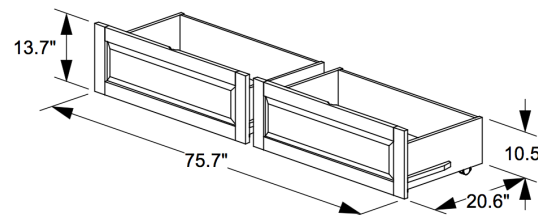

Ginger Twin Full Bunk (Packed in 5 Boxes)

	Box H	Box W	Box L	Cubes	Net Wt.	Gr. Wt.
Upper Bunk - Box 1 of 5	120mm	920mm	1150mm	0.127m3	19.5Kg	23.0Kg
PBTF1-GIN-	4.7"	36.2"	45.3"	4.48cuft	43.0lb	50.7lb
Lower Bunk - Box 2 of 5	120mm	995mm	1570mm	0.187m3	31.0Kg	36.0Kg
PBTF2-GIN-	4.7"	39.2"	61.8"	6.62cuft	68.3lb	79.4lb
Upper Slats - Box 3 of 5	110mm	245mm	1020mm	0.027m3	8.5Kg	9.5Kg
PBTF3-GIN-	4.3"	9.6"	40.2"	0.97cuft	18.7lb	20.9lb
Lower Slats - Box 4 of 5	110mm	245mm	1425mm	0.038m3	16.0Kg	17.5Kg
PBTF4-GIN-	4.3"	9.6"	56.1"	1.36cuft	35.3lb	38.6lb
Ladder & Rails - Box 5 of 5	210mm	510mm	1985mm	0.213m3	36.5Kg	40.5Kg
PBTF5-GIN-	8.3"	20.1"	78.1"	7.51cuft	80.5lb	89.3lb

Cinnamon Trundle Bed (Packed in 2 Boxes)

	Box H	Box W	Box L	Cubes	Net Wt.	Gr. Wt.
Rails - Box 1 of 2	100mm	380mm	1970mm	0.075m3	13.0Kg	15.0Kg
PBT1-TWN-	3.9"	15.0"	77.6"	2.64cuft	28.7lb	33.1lb
Slats - Box 2 of 2	130mm	160mm	1030mm	0.021m3	8.5Kg	9.5Kg
PBT2-TWN-	5.1"	6.3"	40.6"	0.76cuft	18.7lb	20.9lb

Cinnamon Storage Drawers (1 Pair per Box)

	Box H	Box W	Box L	Cubes	Net Wt.	Gr. Wt.
Twin/Full	124mm	512mm	1062mm	0.067m3	23.0Kg	24.0Kg
PDR-TWN/FUL-	4.9"	20.2"	41.8"	2.38cuft	50.7lb	52.9lb

Assembled Product and Carton Dimensions*