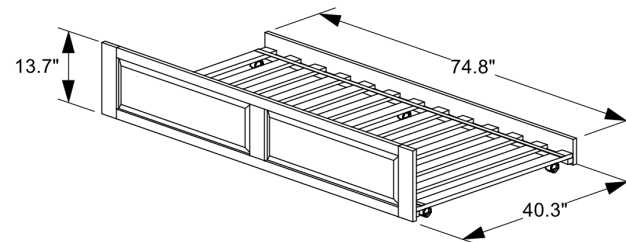

Ginger Twin Full Bunk (Packed in 5 Boxes)

	Box H	Box W	Box L	Cubes	Net Wt.	Gr. Wt.
Upper Bunk - Box 1 of 5	120mm	920mm	1150mm	0.127m3	19.5Kg	23.0Kg
PBTF1-GIN-	4.7"	36.2"	45.3"	4.48cuft	43.0lb	50.7lb
Lower Bunk - Box 2 of 5	120mm	995mm	1570mm	0.187m3	31.0Kg	36.0Kg
PBTF2-GIN-	4.7"	39.2"	61.8"	6.62cuft	68.3lb	79.4lb
Upper Slats - Box 3 of 5	110mm	245mm	1020mm	0.027m3	8.5Kg	9.5Kg
PBTF3-GIN-	4.3"	9.6"	40.2"	0.97cuft	18.7lb	20.9lb
Lower Slats - Box 4 of 5	110mm	245mm	1425mm	0.038m3	16.0Kg	17.5Kg
PBTF4-GIN-	4.3"	9.6"	56.1"	1.36cuft	35.3lb	38.6lb
Ladder & Rails - Box 5 of 5	210mm	510mm	1985mm	0.213m3	36.5Kg	40.5Kg
PBTF5-GIN-	8.3"	20.1"	78.1"	7.51cuft	80.5lb	89.3lb

Cinnamon Trundle Bed (Packed in 2 Boxes)

	Box H	Box W	Box L	Cubes	Net Wt.	Gr. Wt.
Rails - Box 1 of 2	100mm	380mm	1970mm	0.075m3	13.0Kg	15.0Kg
PBT1-TWN-	3.9"	15.0"	77.6"	2.64cuft	28.7lb	33.1lb
Slats - Box 2 of 2	130mm	160mm	1030mm	0.021m3	8.5Kg	9.5Kg
PBT2-TWN-	5.1"	6.3"	40.6"	0.76cuft	18.7lb	20.9lb

Cinnamon Storage Drawers (1 Pair per Box)

	Box H	Box W	Box L	Cubes	Net Wt.	Gr. Wt.
Twin/Full	124mm	512mm	1062mm	0.067m3	23.0Kg	24.0Kg
PDR-TWN/FUL-	4.9"	20.2"	41.8"	2.38cuft	50.7lb	52.9lb

Assembled Product and Carton Dimensions*