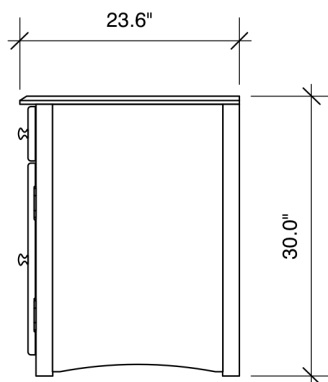

FRONT VIEW

SIDE VIEW

Student Desk

Student Chair

Clove Student Desk

| | Box H | Box W | Box L | Cubes | Net Wt. | Gr. Wt. |
|----------|-------|-------|--------|-----------|---------|---------|
| CSD-CLO- | 650mm | 855mm | 1190mm | 0.661m3 | 48.0Kg | 54.0Kg |
| | 25.6" | 33.7" | 46.9" | 23.36cuft | 105.8lb | 119.0lb |

Clove Student Chair

| | Box H | Box W | Box L | Cubes | Net Wt. | Gr. Wt. |
|----------|-------|-------|-------|----------|---------|---------|
| CCH-CLO- | 105mm | 440mm | 935mm | 0.043m3 | 7.0Kg | 8.0Kg |
| | 4.1" | 17.3" | 36.8" | 1.53cuft | 15.4lb | 17.6lb |

Assembled Product and Carton Dimensions*

**Please Note The Above Weights and Measures may be subject to change without notice.*