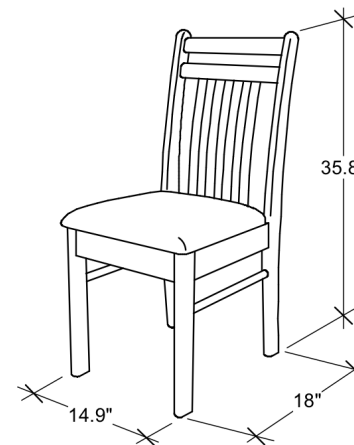

FRONT VIEW

SIDE VIEW

Student Desk

Student Chair

Clove Student Desk

| | Box H | Box W | Box L | Cubes | Net Wt. | Gr. Wt. |
|----------|-------|-------|--------|-----------|---------|---------|
| CSD-CLO- | 650mm | 855mm | 1190mm | 0.661m3 | 48.0Kg | 54.0Kg |
| | 25.6" | 33.7" | 46.9" | 23.36cuft | 105.8lb | 119.0lb |

Clove Student Chair

| | Box H | Box W | Box L | Cubes | Net Wt. | Gr. Wt. |
|----------|-------|-------|-------|----------|---------|---------|
| CCH-CLO- | 105mm | 440mm | 935mm | 0.043m3 | 7.0Kg | 8.0Kg |
| | 4.1" | 17.3" | 36.8" | 1.53cuft | 15.4lb | 17.6lb |