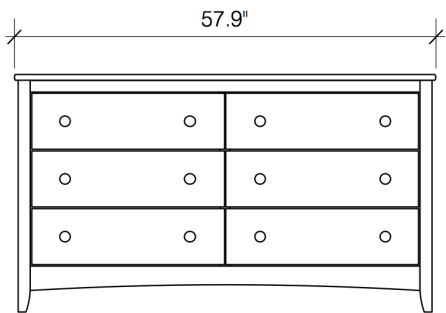

FRONT VIEW

SIDE VIEW

FRONT VIEW

SIDE VIEW

****Note: 6 Drawer Dresser and Mirror Sold separately**

6 Drawer Mirror

	Box H	Box W	Box L	Cubes	Net Wt.	Gr. Wt.
CM-CSEC2-6A-	95mm	1030mm	1105mm	0.108m3	14.0Kg	16.5Kg
	3.7"	40.6"	43.5"	3.82cuft	30.9lb	36.4lb

6 Drawer Dresser

	Box H	Box W	Box L	Cubes	Net Wt.	Gr. Wt.
CD-CSEC2-6A-	1530mm	535mm	950mm	0.778m3	65.0Kg	70.0Kg
	60.2"	21.1"	37.4"	27.46cuft	143.3lb	154.3lb

Secrets Tray

Assembled Product and Carton Dimensions*