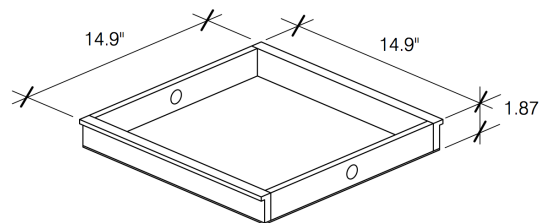

FRONT VIEW

SIDE VIEW

FRONT VIEW

SIDE VIEW

****Note: 6 Drawer Dresser and Mirror Sold separately**

6 Drawer Mirror

	Box H	Box W	Box L	Cubes	Net Wt.	Gr. Wt.
CM-CSEC2-6A-	95mm	1030mm	1105mm	0.108m3	14.0Kg	16.5Kg
	3.7"	40.6"	43.5"	3.82cuft	30.9lb	36.4lb

6 Drawer Dresser

	Box H	Box W	Box L	Cubes	Net Wt.	Gr. Wt.
CD-CSEC2-6A-	1530mm	535mm	950mm	0.778m3	65.0Kg	70.0Kg
	60.2"	21.1"	37.4"	27.46cuft	143.3lb	154.3lb

Secrets Tray

Assembled Product and Carton Dimensions*