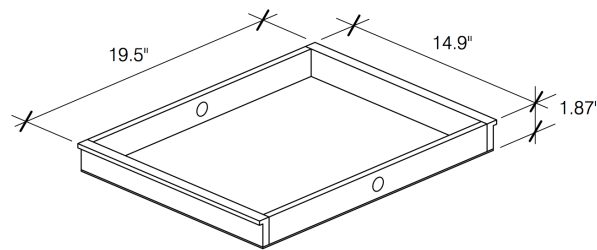

FRONT VIEW

SIDE VIEW

FRONT VIEW

SIDE VIEW

****Note: 6 Drawer Dresser and Mirror Sold separately**

6 Drawer Mirror

	Box H	Box W	Box L	Cubes	Net Wt.	Gr. Wt.
CM-CSEC2-6A-	95mm	1030mm	1105mm	0.108m3	14.0Kg	16.5Kg
	3.7"	40.6"	43.5"	3.82cuft	30.9lb	36.4lb

6 Drawer Dresser

	Box H	Box W	Box L	Cubes	Net Wt.	Gr. Wt.
CD-CSEC2-6A-	1530mm	535mm	950mm	0.778m3	65.0Kg	70.0Kg
	60.2"	21.1"	37.4"	27.46cuft	143.3lb	154.3lb

Secrets Tray

Assembled Product and Carton Dimensions*