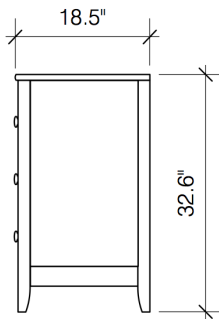

FRONT VIEW

SIDE VIEW

FRONT VIEW

SIDE VIEW

****Note: 6 Drawer Dresser and Mirror Sold separately**

6 Drawer Mirror

	Box H	Box W	Box L	Cubes	Net Wt.	Gr. Wt.
CM-CSEC2-6A-	95mm	1030mm	1105mm	0.108m3	14.0Kg	16.5Kg
	3.7"	40.6"	43.5"	3.82cuft	30.9lb	36.4lb

6 Drawer Dresser

	Box H	Box W	Box L	Cubes	Net Wt.	Gr. Wt.
CD-CSEC2-6A-	1530mm	535mm	950mm	0.778m3	65.0Kg	70.0Kg
	60.2"	21.1"	37.4"	27.46cuft	143.3lb	154.3lb

Secrets Tray

Assembled Product and Carton Dimensions*