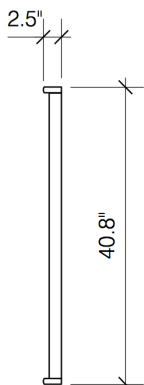

FRONT VIEW

SIDE VIEW

FRONT VIEW

SIDE VIEW

****Note: 6 Drawer Dresser and Mirror Sold separately**

6 Drawer Mirror

	Box H	Box W	Box L	Cubes	Net Wt.	Gr. Wt.
CM-CSEC2-6A-	95mm	1030mm	1105mm	0.108m3	14.0Kg	16.5Kg
	3.7"	40.6"	43.5"	3.82cuft	30.9lb	36.4lb

6 Drawer Dresser

	Box H	Box W	Box L	Cubes	Net Wt.	Gr. Wt.
CD-CSEC2-6A-	1530mm	535mm	950mm	0.778m3	65.0Kg	70.0Kg
	60.2"	21.1"	37.4"	27.46cuft	143.3lb	154.3lb

Secrets Tray

Assembled Product and Carton Dimensions*