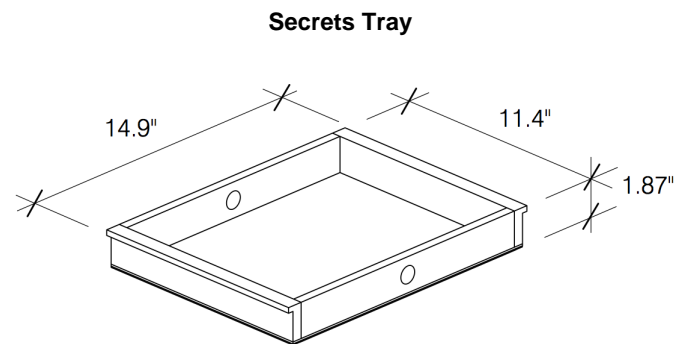

FRONT VIEW

SIDE VIEW

Cape Cod Secrets Nightstand

	Box H	Box W	Box L	Cubes	Net Wt.	Gr. Wt.
CD-CCS-1A-	704mm	635mm	525mm	0.235m3	17.0Kg	21.0Kg
	27.7"	25.0"	20.7"	8.29cuft	37.5lb	46.3lb

FRONT VIEW

Secrets Tray

	Box H	Box W	Box L	Cubes	Net Wt.	Gr. Wt.
CD-SEC-TRAY	61mm	398mm	303mm	0.007m3	0.9Kg	1.0Kg
	2.4"	15.7"	11.9"	0.26cuft	2.0lb	2.2lb

Assembled Product and Carton Dimensions*

**Please Note The Above Weights and Measures may be subject to change without notice.*