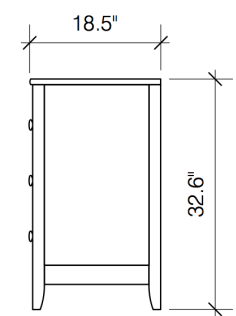

FRONT VIEW

SIDE VIEW

FRONT VIEW

SIDE VIEW

****Note: 6 Drawer Dresser and Mirror Sold separately**

Cape Cod Secrets 6 Drawer Mirror

	Box H	Box W	Box L	Cubes	Net Wt.	Gr. Wt.
CM-CCS-6A-	110mm	1116mm	1041mm	0.128m3	12.2Kg	16.0Kg
	4.3"	43.9"	41.0"	4.51cuft	26.9lb	35.3lb

Cape Cod Secrets 6 Drawer Dresser

	Box H	Box W	Box L	Cubes	Net Wt.	Gr. Wt.
CD-CCS-6A-	912mm	1525mm	525mm	0.730m3	53.0Kg	62.0Kg
	35.9"	60.0"	20.7"	25.79cuft	116.8lb	136.7lb

Secrets Tray

FRONT VIEW

Secrets Tray

	Box H	Box W	Box L	Cubes	Net Wt.	Gr. Wt.
CD-SEC-TRAY	61mm	398mm	303mm	0.007m3	0.9Kg	1.0Kg
	2.4"	15.7"	11.9"	0.26cuft	2.0lb	2.2lb

Assembled Product and Carton Dimensions*

**Please Note The Above Weights and Measures may be subject to change without notice.*