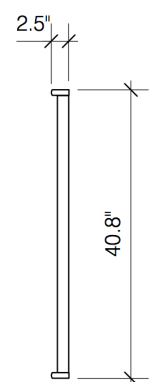

FRONT VIEW

SIDE VIEW

FRONT VIEW

SIDE VIEW

****Note: 6 Drawer Dresser and Mirror Sold separately**

Cape Cod Secrets 6 Drawer Mirror

	Box H	Box W	Box L	Cubes	Net Wt.	Gr. Wt.
CM-CCS-6A-	110mm	1116mm	1041mm	0.128m3	12.2Kg	16.0Kg
	4.3"	43.9"	41.0"	4.51cuft	26.9lb	35.3lb

Cape Cod Secrets 6 Drawer Dresser

	Box H	Box W	Box L	Cubes	Net Wt.	Gr. Wt.
CD-CCS-6A-	912mm	1525mm	525mm	0.730m3	53.0Kg	62.0Kg
	35.9"	60.0"	20.7"	25.79cuft	116.8lb	136.7lb

Secrets Tray

FRONT VIEW

Secrets Tray

	Box H	Box W	Box L	Cubes	Net Wt.	Gr. Wt.
CD-SEC-TRAY	61mm	398mm	303mm	0.007m3	0.9Kg	1.0Kg
	2.4"	15.7"	11.9"	0.26cuft	2.0lb	2.2lb

Assembled Product and Carton Dimensions*

**Please Note The Above Weights and Measures may be subject to change without notice.*