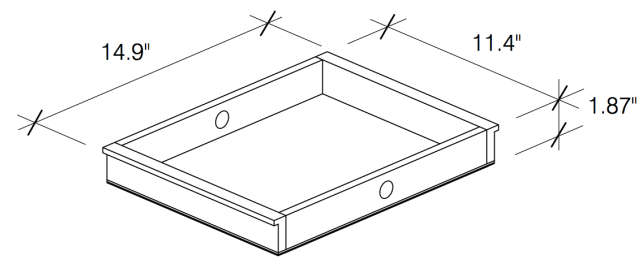

FRONT VIEW

SIDE VIEW

FRONT VIEW

SIDE VIEW

****Note: 6 Drawer Dresser and Mirror Sold separately**

Cape Cod Secrets 6 Drawer Mirror

	Box H	Box W	Box L	Cubes	Net Wt.	Gr. Wt.
CM-CCS-6A-	110mm	1116mm	1041mm	0.128m3	12.2Kg	16.0Kg
	4.3"	43.9"	41.0"	4.51cuft	26.9lb	35.3lb

Cape Cod Secrets 6 Drawer Dresser

	Box H	Box W	Box L	Cubes	Net Wt.	Gr. Wt.
CD-CCS-6A-	912mm	1525mm	525mm	0.730m3	53.0Kg	62.0Kg
	35.9"	60.0"	20.7"	25.79cuft	116.8lb	136.7lb

Secrets Tray

FRONT VIEW

Secrets Tray

	Box H	Box W	Box L	Cubes	Net Wt.	Gr. Wt.
CD-SEC-TRAY	61mm	398mm	303mm	0.007m3	0.9Kg	1.0Kg
	2.4"	15.7"	11.9"	0.26cuft	2.0lb	2.2lb

Assembled Product and Carton Dimensions*

**Please Note The Above Weights and Measures may be subject to change without notice.*