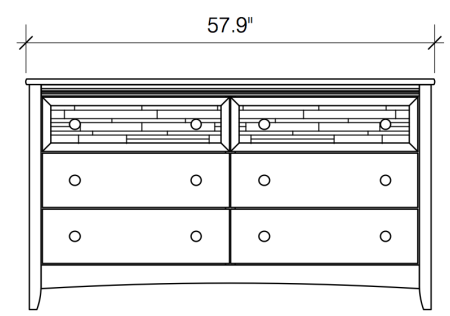

FRONT VIEW

SIDE VIEW

FRONT VIEW

SIDE VIEW

****Note: 6 Drawer Dresser and Mirror Sold separately**

Cape Cod Secrets 6 Drawer Mirror

	Box H	Box W	Box L	Cubes	Net Wt.	Gr. Wt.
CM-CCS-6A-	110mm	1116mm	1041mm	0.128m3	12.2Kg	16.0Kg
	4.3"	43.9"	41.0"	4.51cuft	26.9lb	35.3lb

Cape Cod Secrets 6 Drawer Dresser

	Box H	Box W	Box L	Cubes	Net Wt.	Gr. Wt.
CD-CCS-6A-	912mm	1525mm	525mm	0.730m3	53.0Kg	62.0Kg
	35.9"	60.0"	20.7"	25.79cuft	116.8lb	136.7lb

Secrets Tray

FRONT VIEW

Secrets Tray

	Box H	Box W	Box L	Cubes	Net Wt.	Gr. Wt.
CD-SEC-TRAY	61mm	398mm	303mm	0.007m3	0.9Kg	1.0Kg
	2.4"	15.7"	11.9"	0.26cuft	2.0lb	2.2lb

Assembled Product and Carton Dimensions*

**Please Note The Above Weights and Measures may be subject to change without notice.*