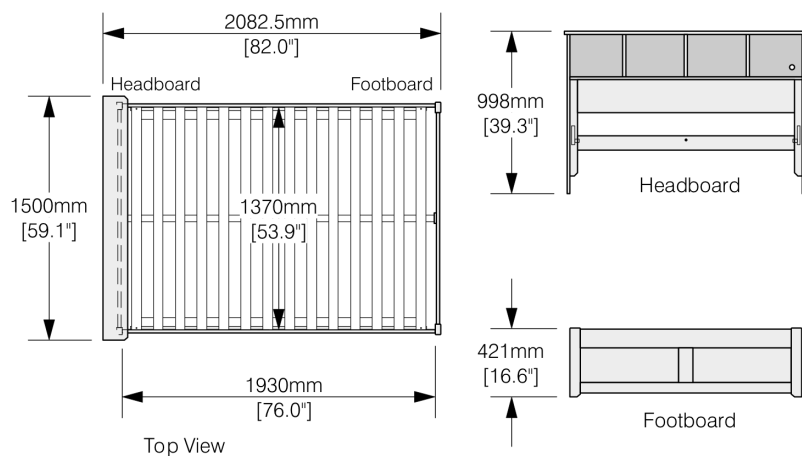

Butterscotch Bed Twin

Butterscotch Bed Full

Butterscotch Head and Footboard - Box 1 of 3

	Box H	Box W	Box L	Cubes	Net Wt.	Gr. Wt.
Twin	90mm	550mm	1140mm	0.056m3	32.7Kg	35.8Kg
YHF-BUT-TWN-	3.5"	21.7"	44.9"	1.99cuft	72.1lb	78.9lb
Full	90mm	550mm	1520mm	0.075m3	42.9Kg	46.5Kg
YHF-BUT-FUL-	3.5"	21.7"	59.8"	2.66cuft	94.6lb	102.5lb

Rails - Box 2 of 3

	Box H	Box W	Box L	Cubes	Net Wt.	Gr. Wt.
Twin	75mm	125mm	1945mm	0.018m3	7.1Kg	7.8Kg
YR-TWN-	3.0"	4.9"	76.6"	0.64cuft	15.7lb	17.3lb
Full	95mm	135mm	1945mm	0.025m3	9.8Kg	10.6Kg
YR-FUL-	3.7"	5.3"	76.6"	0.88cuft	21.7lb	23.3lb

Slats - Box 3 of 3

	Box H	Box W	Box L	Cubes	Net Wt.	Gr. Wt.
Twin	64mm	249mm	994mm	0.016m3	6.8Kg	7.2Kg
YS-TWN	2.5"	9.8"	39.1"	0.56cuft	14.9lb	15.8lb
Full	64mm	249mm	1374mm	0.022m3	9.9Kg	10.4Kg
YS-FUL	2.5"	9.8"	54.1"	0.77cuft	21.8lb	22.9lb

Optional Storage Drawers (1 Pairs per Box)

	Box H	Box W	Box L	Cubes	Net Wt.	Gr. Wt.
YDR-	79mm	518mm	968mm	0.040m3	20.0Kg	21.1Kg
	3.1"	20.4"	38.1"	1.40cuft	44.1lb	46.4lb

Assembled Product and Carton Dimensions *