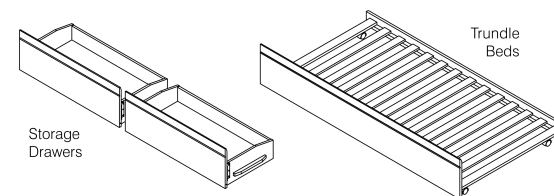

Butterscotch Bed Twin

Butterscotch Bed Full

Butterscotch Head and Footboard - Box 1 of 3

	Box H	Box W	Box L	Cubes	Net Wt.	Gr. Wt.
Twin	90mm	550mm	1140mm	0.056m3	32.7Kg	35.8Kg
YHF-BUT-TWN-	3.5"	21.7"	44.9"	1.99cuft	72.1lb	78.9lb
Full	90mm	550mm	1520mm	0.075m3	42.9Kg	46.5Kg
YHF-BUT-FUL-	3.5"	21.7"	59.8"	2.66cuft	94.6lb	102.5lb

Rails - Box 2 of 3

	Box H	Box W	Box L	Cubes	Net Wt.	Gr. Wt.
Twin	75mm	125mm	1945mm	0.018m3	7.1Kg	7.8Kg
YR-TWN-	3.0"	4.9"	76.6"	0.64cuft	15.7lb	17.3lb
Full	95mm	135mm	1945mm	0.025m3	9.8Kg	10.6Kg
YR-FUL-	3.7"	5.3"	76.6"	0.88cuft	21.7lb	23.3lb

Slats - Box 3 of 3

	Box H	Box W	Box L	Cubes	Net Wt.	Gr. Wt.
Twin	64mm	249mm	994mm	0.016m3	6.8Kg	7.2Kg
YS-TWN	2.5"	9.8"	39.1"	0.56cuft	14.9lb	15.8lb
Full	64mm	249mm	1374mm	0.022m3	9.9Kg	10.4Kg
YS-FUL	2.5"	9.8"	54.1"	0.77cuft	21.8lb	22.9lb