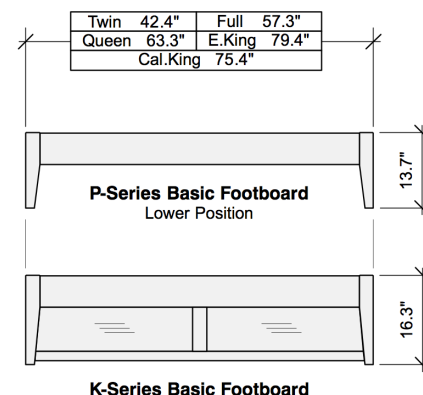

**Blackpepper Headboard**

**Blackpepper Headboard - Box 1 of 4**

	Box H	Box W	Box L	Cubes	Net Wt.	Gr. Wt.
Twin	70mm	1156mm	1260mm	0.102m3	16.0Kg	18.0Kg
PH-BPE-TWN-	2.8"	45.5"	49.6"	3.60cuft	35.3lb	39.7lb
Full	70mm	1260mm	1536mm	0.135m3	18.0Kg	20.0Kg
PH-BPE-FUL-	2.8"	49.6"	60.5"	4.78cuft	39.7lb	44.1lb
Queen	70mm	1260mm	1690mm	0.149m3	20.0Kg	24.0Kg
PH-BPE-QEN-	2.8"	49.6"	66.5"	5.26cuft	44.1lb	52.9lb
Eastern King	70mm	1260mm	2146mm	0.189m3	26.0Kg	28.0Kg
PH-BPE-EKG-	2.8"	49.6"	84.5"	6.68cuft	57.3lb	61.7lb
California King	70mm	1260mm	1995mm	0.176m3	22.0Kg	24.0Kg
PH-BPE-CKG-	2.8"	49.6"	78.5"	6.21cuft	48.5lb	52.9lb

**RAILS Side View**

**P-Series Basic Footboard - Box 2 of 4**

	Box H	Box W	Box L	Cubes	Net Wt.	Gr. Wt.
Twin	60mm	405mm	1150mm	0.028m3	6.0Kg	7.0Kg
PF-BAS-TWN-	2.4"	15.9"	45.3"	0.99cuft	13.2lb	15.4lb
Full	60mm	405mm	1540mm	0.037m3	7.0Kg	8.0Kg
PF-BAS-FUL-	2.4"	15.9"	60.6"	1.32cuft	15.4lb	17.6lb
Queen	60mm	405mm	1675mm	0.041m3	7.5Kg	9.0Kg
PF-BAS-QEN-	2.4"	15.9"	65.9"	1.44cuft	16.5lb	19.8lb
Eastern King	60mm	405mm	2140mm	0.052m3	8.5Kg	10.5Kg
PF-BAS-EKG-	2.4"	15.9"	84.3"	1.84cuft	18.7lb	23.1lb
California King	57mm	428mm	1994mm	0.049m3	8.0Kg	10.0Kg
PF-BAS-CKG-	2.2"	16.9"	78.5"	1.72cuft	17.6lb	22.0lb

**K-Series Basic Footboard - Box 2 of 4**

	Box H	Box W	Box L	Cubes	Net Wt.	Gr. Wt.
Twin	50mm	485mm	1155mm	0.028m3	5.0Kg	7.0Kg
KF-BAS-TWN-	2.0"	19.1"	45.5"	0.99cuft	11.0lb	15.4lb
Full	50mm	485mm	1530mm	0.037m3	7.0Kg	9.0Kg
KF-BAS-FUL-	2.0"	19.1"	60.2"	1.31cuft	15.4lb	19.8lb
Queen	60mm	500mm	1695mm	0.051m3	10.0Kg	12.0Kg
KF-BAS-QEN-	2.4"	19.7"	66.7"	1.80cuft	22.0lb	26.5lb
Eastern King	60mm	485mm	2075mm	0.060m3	12.0Kg	15.0Kg
KF-BAS-EKG-	2.4"	19.1"	81.7"	2.13cuft	26.5lb	33.1lb
California King	57mm	475mm	1955mm	0.053m3	12.0Kg	15.0Kg
KF-BAS-CKG-	2.2"	18.7"	77.0"	1.87cuft	26.5lb	33.1lb