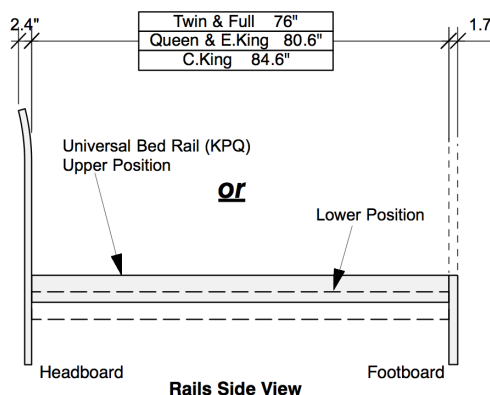

**Blackpepper Headboard**

**Blackpepper Headboard - Box 1 of 4**

	Box H	Box W	Box L	Cubes	Net Wt.	Gr. Wt.
Twin	70mm	1156mm	1260mm	0.102m3	16.0Kg	18.0Kg
PH-BPE-TWN-	2.8"	45.5"	49.6"	3.60cuft	35.3lb	39.7lb
Full	70mm	1260mm	1536mm	0.135m3	18.0Kg	20.0Kg
PH-BPE-FUL-	2.8"	49.6"	60.5"	4.78cuft	39.7lb	44.1lb
Queen	70mm	1260mm	1690mm	0.149m3	20.0Kg	24.0Kg
PH-BPE-QEN-	2.8"	49.6"	66.5"	5.26cuft	44.1lb	52.9lb
Eastern King	70mm	1260mm	2146mm	0.189m3	26.0Kg	28.0Kg
PH-BPE-EKG-	2.8"	49.6"	84.5"	6.68cuft	57.3lb	61.7lb
California King	70mm	1260mm	1995mm	0.176m3	22.0Kg	24.0Kg
PH-BPE-CKG-	2.8"	49.6"	78.5"	6.21cuft	48.5lb	52.9lb

**RAILS Side View**

**P-Series Basic Footboard - Box 2 of 4**

	Box H	Box W	Box L	Cubes	Net Wt.	Gr. Wt.
Twin	60mm	405mm	1150mm	0.028m3	6.0Kg	7.0Kg
PF-BAS-TWN-	2.4"	15.9"	45.3"	0.99cuft	13.2lb	15.4lb
Full	60mm	405mm	1540mm	0.037m3	7.0Kg	8.0Kg
PF-BAS-FUL-	2.4"	15.9"	60.6"	1.32cuft	15.4lb	17.6lb
Queen	60mm	405mm	1675mm	0.041m3	7.5Kg	9.0Kg
PF-BAS-QEN-	2.4"	15.9"	65.9"	1.44cuft	16.5lb	19.8lb
Eastern King	60mm	405mm	2140mm	0.052m3	8.5Kg	10.5Kg
PF-BAS-EKG-	2.4"	15.9"	84.3"	1.84cuft	18.7lb	23.1lb
California King	57mm	428mm	1994mm	0.049m3	8.0Kg	10.0Kg
PF-BAS-CKG-	2.2"	16.9"	78.5"	1.72cuft	17.6lb	22.0lb

**K-Series Basic Footboard - Box 2 of 4**

	Box H	Box W	Box L	Cubes	Net Wt.	Gr. Wt.
Twin	50mm	485mm	1155mm	0.028m3	5.0Kg	7.0Kg
KF-BAS-TWN-	2.0"	19.1"	45.5"	0.99cuft	11.0lb	15.4lb
Full	50mm	485mm	1530mm	0.037m3	7.0Kg	9.0Kg
KF-BAS-FUL-	2.0"	19.1"	60.2"	1.31cuft	15.4lb	19.8lb
Queen	60mm	500mm	1695mm	0.051m3	10.0Kg	12.0Kg
KF-BAS-QEN-	2.4"	19.7"	66.7"	1.80cuft	22.0lb	26.5lb
Eastern King	60mm	485mm	2075mm	0.060m3	12.0Kg	15.0Kg
KF-BAS-EKG-	2.4"	19.1"	81.7"	2.13cuft	26.5lb	33.1lb
California King	57mm	475mm	1955mm	0.053m3	12.0Kg	15.0Kg
KF-BAS-CKG-	2.2"	18.7"	77.0"	1.87cuft	26.5lb	33.1lb