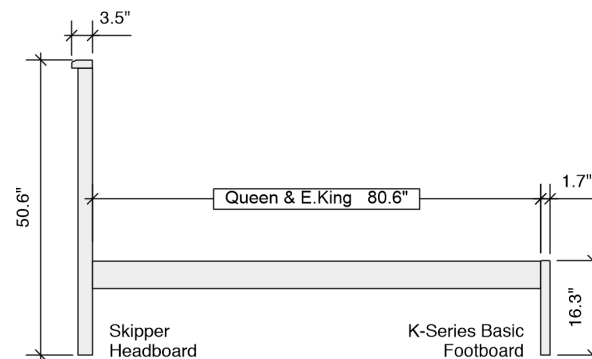

**Skipper Headboard**

**K-Series Basic Footboard**

**Rail Side View**

**Skipper K-Series Headboard - Box 1 of 4**

	Box H	Box W	Box L	Cubes	Net Wt.	Gr. Wt.
Queen	105mm	1370mm	1800mm	0.259m3	21.0Kg	27.5Kg
KH-SKI-QEN-	4.1"	53.9"	70.9"	9.14cuft	46.3lb	60.6lb
Eastern King	105mm	1370mm	2180mm	0.314m3	24.5Kg	32.0Kg
KH-SKI-EKG-	4.1"	53.9"	85.8"	11.07cuft	54.0lb	70.5lb

**K-Series Basic Footboard - Box 2 of 4**

	Box H	Box W	Box L	Cubes	Net Wt.	Gr. Wt.
Queen	60mm	490mm	1700mm	0.050m3	7.0Kg	9.0Kg
KF-BAS-QEN-	2.4"	19.3"	66.9"	1.77cuft	15.4lb	19.8lb
Eastern King	60mm	490mm	2105mm	0.062m3	8.5Kg	11.0Kg
KF-BAS-EKG-	2.4"	19.3"	82.9"	2.19cuft	18.7lb	24.3lb

**K-Series Rails - Box 3 of 4**

	Box H	Box W	Box L	Cubes	Net Wt.	Gr. Wt.
Queen	90mm	250mm	2090mm	0.047m3	12.0Kg	14.0Kg
KQX-QEN-	3.5"	9.8"	82.3"	1.66cuft	26.5lb	30.9lb
Eastern King	90mm	250mm	2090mm	0.047m3	12.0Kg	14.0Kg
KQX-EKG-	3.5"	9.8"	82.3"	1.66cuft	26.5lb	30.9lb

**Slats - Box 4 of 4**

	Box H	Box W	Box L	Cubes	Net Wt.	Gr. Wt.
Queen	125mm	245mm	1600mm	0.049m3	17.0Kg	19.5Kg
PS-QEN	4.9"	9.6"	63.0"	1.73cuft	37.5lb	43.0lb
Eastern King	125mm	245mm	2100mm	0.064m3	21.5Kg	24.5Kg
PS-EKG	4.9"	9.6"	82.7"	2.27cuft	47.4lb	54.0lb