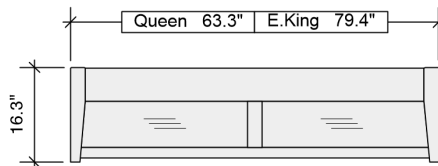

**Skipper Headboard**

**K-Series Basic Footboard**

**Rail Side View**

**Skipper K-Series Headboard - Box 1 of 4**

	Box H	Box W	Box L	Cubes	Net Wt.	Gr. Wt.
Queen	105mm	1370mm	1800mm	0.259m3	21.0Kg	27.5Kg
KH-SKI-QEN-	4.1"	53.9"	70.9"	9.14cuft	46.3lb	60.6lb
Eastern King	105mm	1370mm	2180mm	0.314m3	24.5Kg	32.0Kg
KH-SKI-EKG-	4.1"	53.9"	85.8"	11.07cuft	54.0lb	70.5lb

**K-Series Basic Footboard - Box 2 of 4**

	Box H	Box W	Box L	Cubes	Net Wt.	Gr. Wt.
Queen	60mm	490mm	1700mm	0.050m3	7.0Kg	9.0Kg
KF-BAS-QEN-	2.4"	19.3"	66.9"	1.77cuft	15.4lb	19.8lb
Eastern King	60mm	490mm	2105mm	0.062m3	8.5Kg	11.0Kg
KF-BAS-EKG-	2.4"	19.3"	82.9"	2.19cuft	18.7lb	24.3lb

**K-Series Rails - Box 3 of 4**

	Box H	Box W	Box L	Cubes	Net Wt.	Gr. Wt.
Queen	90mm	250mm	2090mm	0.047m3	12.0Kg	14.0Kg
KQX-QEN-	3.5"	9.8"	82.3"	1.66cuft	26.5lb	30.9lb
Eastern King	90mm	250mm	2090mm	0.047m3	12.0Kg	14.0Kg
KQX-EKG-	3.5"	9.8"	82.3"	1.66cuft	26.5lb	30.9lb

**Slats - Box 4 of 4**

	Box H	Box W	Box L	Cubes	Net Wt.	Gr. Wt.
Queen	125mm	245mm	1600mm	0.049m3	17.0Kg	19.5Kg
PS-QEN	4.9"	9.6"	63.0"	1.73cuft	37.5lb	43.0lb
Eastern King	125mm	245mm	2100mm	0.064m3	21.5Kg	24.5Kg
PS-EKG	4.9"	9.6"	82.7"	2.27cuft	47.4lb	54.0lb