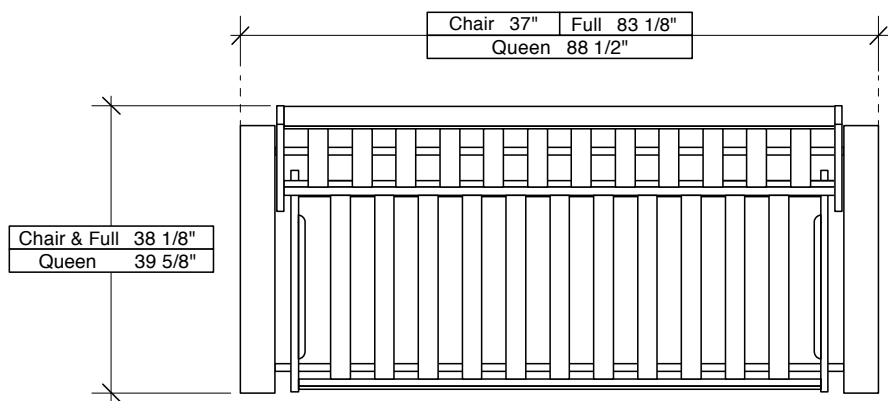

SEATING POSITION

BED POSITION

SEATING POSITION - Top View

Assembled Product and Carton Dimensions *

Shoefittings™ Bronze System Arms (Box 1)

Autumn Arm BA-AUT-

	H	W	L	m3		Net	Gross
mm	140	710	933	0.093 m3	Kg	26	28
inches	5.5	28.0	36.7	3.28 cu.ft.	lbs	57.2	61.6

Shoefittings™ Bronze System Body (Box 2)

Chair Body BN-CHR-

	H	W	L	m3		Net	Gross
mm	135	800	860	0.093 m3	Kg	14	16
inches	5.3	31.5	33.9	3.28 cu.ft.	lbs	30.8	35

Full Body BN-FUL-

	H	W	L	m3		Net	Gross
mm	135	875	1950	0.230 m3	Kg	34	36
inches	5.3	34.4	76.8	8.13 cu.ft.	lbs	74.8	79.2

Queen Body BN-QEN-

	H	W	L	m3		Net	Gross
mm	135	960	2090	0.271 m3	Kg	35	38
inches	5.3	37.8	82.3	9.57 cu.ft.	lbs	77	83.6

Standard Lounger Body (Box 2)

39" Lounger Body BL-TWN-

	H	W	L	m3		Net	Gross
mm	175	870	1075	0.164 m3	Kg	24	26
inches	6.9	34.3	42.3	5.78 cu.ft.	lbs	52.8	57.2

54" Lounger Body BL-LST-

	H	W	L	m3		Net	Gross
mm	170	880	1450	0.217 m3	Kg	32	34
inches	6.7	34.6	57.1	7.66 cu.ft.	lbs	70.4	74.8

Night & Day Furniture
www.nightanddayfurniture.com

STANDARD COLLECTION

Autumn