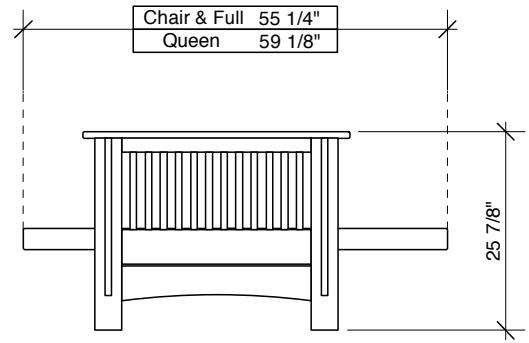

SEATING POSITION

BED POSITION

SEATING POSITION - Top View

Assembled Product and Carton Dimensions *

Shoefittings™ Bronze System Arms (Box 1)

Autumn Arm BA-AUT-

	H	W	L	m3		Net	Gross
mm	140	710	933	0.093 m3	Kg	26	28
inches	5.5	28.0	36.7	3.28 cu.ft.	lbs	57.2	61.6

Shoefittings™ Bronze System Body (Box 2)

Chair Body BN-CHR-

	H	W	L	m3		Net	Gross
mm	135	800	860	0.093 m3	Kg	14	16
inches	5.3	31.5	33.9	3.28 cu.ft.	lbs	30.8	35

Full Body BN-FUL-

	H	W	L	m3		Net	Gross
mm	135	875	1950	0.230 m3	Kg	34	36
inches	5.3	34.4	76.8	8.13 cu.ft.	lbs	74.8	79.2

Queen Body BN-QEN-

	H	W	L	m3		Net	Gross
mm	135	960	2090	0.271 m3	Kg	35	38
inches	5.3	37.8	82.3	9.57 cu.ft.	lbs	77	83.6

Standard Lounger Body (Box 2)

39" Lounger Body BL-TWN-

	H	W	L	m3		Net	Gross
mm	175	870	1075	0.164 m3	Kg	24	26
inches	6.9	34.3	42.3	5.78 cu.ft.	lbs	52.8	57.2

54" Lounger Body BL-LST-

	H	W	L	m3		Net	Gross
mm	170	880	1450	0.217 m3	Kg	32	34
inches	6.7	34.6	57.1	7.66 cu.ft.	lbs	70.4	74.8

Night & Day Furniture
www.nightanddayfurniture.com

STANDARD COLLECTION

Autumn