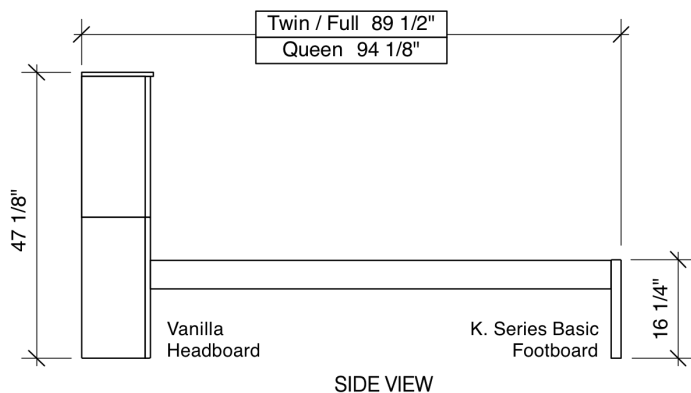

VANILLA HEADBOARD

K. SERIES BASIC FOOTBOARD

SIDE VIEW

Assembled Product and Carton Dimensions *

**Please Note The Above Weights and Measures may be subject to change without notice.*

Headboard - Box 1 of 4

	Box H	Box W	Box L	Cubes	Net Wt.	Gr. Wt.
Twin	670mm	370mm	1280mm	0.317m3	30.5Kg	33.5Kg
KH-VAN-TWN-	26.4in	14.6in	50.4in	11.21cuft	67.2lb	73.9lb
Full	700mm	365mm	1600mm	0.409m3	37.0Kg	40.0Kg
KH-VAN-FUL-	27.6in	14.4in	63.0in	14.44cuft	81.6lb	88.2lb
Queen	675mm	365mm	1805mm	0.445m3	38.0Kg	42.0Kg
KH-VAN-QEN-	26.6in	14.4in	71.1in	15.70cuft	83.8lb	92.6lb

Footboard - Box 2 of 4

	Box H	Box W	Box L	Cubes	Net Wt.	Gr. Wt.
Twin	50mm	485mm	1155mm	0.028m3	5.0Kg	7.0Kg
KF-BAS-TWN-	2.0in	19.1in	45.5in	0.99cuft	11.0lb	15.4lb
Full	50mm	485mm	1530mm	0.037m3	7.0Kg	9.0Kg
KF-BAS-FUL-	2.0in	19.1in	60.2in	1.31cuft	15.4lb	19.8lb
Queen	60mm	500mm	1695mm	0.051m3	10.0Kg	12.0Kg
KF-BAS-QEN-	2.4in	19.7in	66.7in	1.80cuft	22.0lb	26.5lb

K. Series Rails - Box 3 of 4

	Box H	Box W	Box L	Cubes	Net Wt.	Gr. Wt.
Twin	100mm	210mm	2005mm	0.042m3	9.0Kg	11.0Kg
KQ-TWN-	3.9in	8.3in	78.9in	1.49cuft	19.8lb	24.3lb
Full	97mm	225mm	2025mm	0.044m3	11.5Kg	13.5Kg
KQ-FUL-	3.8in	8.9in	79.7in	1.56cuft	25.4lb	29.8lb
Queen	115mm	205mm	2110mm	0.050m3	13.0Kg	15.0Kg
KQ-QEN-	4.5in	8.1in	83.1in	1.76cuft	28.7lb	33.1lb