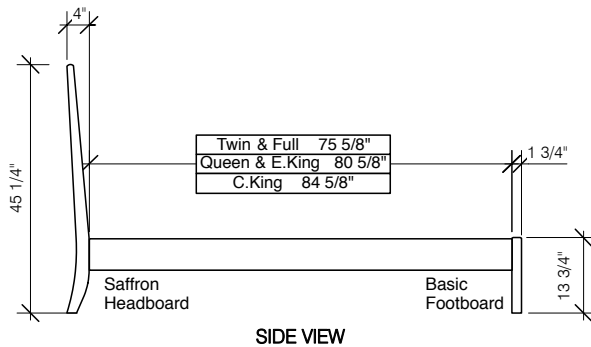

SIDE VIEW

Assembled Product and Carton Dimensions *

Saffron

SPICES BEDROOM COLLECTION

Night & Day Furniture

www.nightanddayfurniture.com

1501 NE 106th Street Vancouver WA 98686

Tel: (360) 573-3309 Fax: (360) 573-3326

Headboard - Box 1 of 4

Box Dimensions

	H	W	L	m3
Twin (PH-SAF-TWN-)	mm 115	1157	1230	0.164 m3
	inches 4 1/2	45 1/2	48 3/8	5.78 cu.ft.
Full (PH-SAF-FUL-)	mm 120	1195	1555	0.223 m3
	inches 4 3/4	47	61 1/4	7.87 cu.ft.
Queen (PH-SAF-QEN-)	mm 120	1195	1710	0.245 m3
	inches 4 3/4	47	67 3/8	8.66 cu.ft.
Eastern King (PH-SAF-EKG-)	mm 120	1215	2145	0.313 m3
	inches 4 3/4	47 7/8	84 1/2	11.04 cu.ft.
California King (PH-SAF-CKG-)	mm 115	1230	2000	0.283 m3
	inches 4 1/2	48 3/8	78 3/4	9.99 cu.ft.

Box Weight

	Net	Gross
Twin	Kg 17	21
	lbs 37	46
Full	Kg 21.5	24
	lbs 47	53
Queen	Kg 23	26
	lbs 51	57
Eastern King	Kg 29	32.5
	lbs 64	72
California King	Kg 28	32
	lbs 62	70

Footboard - Box 2 of 4

Box Dimensions

	H	W	L	m3
Twin (PF-BAS-TWN-)	mm 60	405	1150	0.028 m3
	inches 2 3/8	16	45 1/4	0.99 cu.ft.
Full (PF-BAS-FUL-)	mm 60	405	1540	0.037 m3
	inches 2 3/8	16	60 5/8	1.32 cu.ft.
Queen (PF-BAS-QEN-)	mm 60	405	1675	0.041 m3
	inches 2 3/8	16	66	1.44 cu.ft.
Eastern King (PF-BAS-EKG)	mm 60	405	2140	0.052 m3
	inches 2 3/8	16	84 1/4	1.84 cu.ft.
California King (PF-BAS-CKG)	mm 57	428	1994	0.049 m3
	inches 2 1/4	16 7/8	78 1/2	1.72 cu.ft.

Box Weight

	Net	Gross
Twin	Kg 6	7
	lbs 13	15
Full	Kg 7	8
	lbs 15	18
Queen	Kg 7.5	9
	lbs 17	20
Eastern King	Kg 8.5	10.5
	lbs 19	23
California King	Kg 8	10
	lbs 18	22

Rails - Box 3 of 4

Box Dimensions

	H	W	L	m3
Twin (PQ-TWN-)	mm 92	215	1980	0.040 m3
	inches 3 5/8	8 1/2	78	1.38 cu.ft.
Full (PQ-FUL-)	mm 115	220	1980	0.050 m3
	inches 4 1/2	8 5/8	78	1.77 cu.ft.
Queen (PQ-QEN/EKG-)	mm 115	220	2110	0.053 m3
	inches 4 1/2	8 5/8	83 1/8	1.89 cu.ft.
Eastern King (PQ-QEN/EKG-)	mm 115	220	2110	0.053 m3
	inches 4 1/2	8 5/8	83 1/8	1.89 cu.ft.
California King (PQ-CKG-)	mm 115	220	2210	0.056 m3
	inches 4 1/2	8 5/8	87	1.97 cu.ft.

Box Weight

	Net	Gross
Twin	Kg 10	11.5
	lbs 22	25
Full	Kg 11.5	13.5
	lbs 25	30
Queen	Kg 12	14
	lbs 26	31
Eastern King	Kg 12	14
	lbs 26	31
California King	Kg 12.5	14.5
	lbs 28	32

Slats - Box 4 of 4

Box Dimensions

	H	W	L	m3
Twin (PS-TWN-)	mm 115	220	1045	0.026 m3
	inches 4 1/2	8 5/8	41 1/8	0.93 cu.ft.
Full (PS-FUL-)	mm 115	220	1430	0.036 m3
	inches 4 1/2	8 5/8	56 1/4	1.28 cu.ft.
Queen (PS-QEN-)	mm 115	220	1580	0.040 m3
	inches 4 1/2	8 5/8	62 1/4	1.41 cu.ft.
Eastern King (PS-EKG-)	mm 115	220	1990	0.050 m3
	inches 4 1/2	8 5/8	78 3/8	1.78 cu.ft.
California King (PS-CKG-)	mm 115	230	1890	0.050 m3
	inches 4 1/2	9	74 3/8	1.77 cu.ft.

Box Weight

	Net	Gross
Twin	Kg 9	9.5
	lbs 20	21
Full	Kg 12	12.5
	lbs 26	28
Queen	Kg 14	15
	lbs 31	33
Eastern King	Kg 21.5	22.5
	lbs 47	50
California King	Kg 18.5	19.5
	lbs 41	43

*Please Note: The above weights and measures may be subject to change without notice.