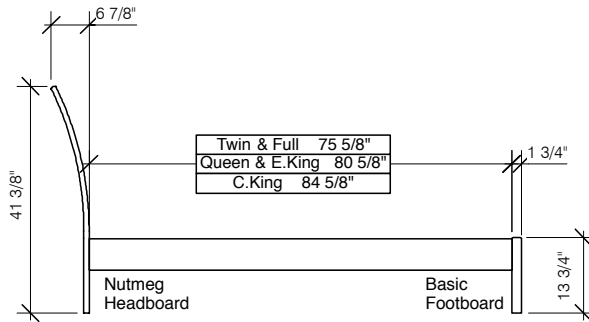

SIDE VIEW

Assembled Product and Carton Dimensions*

Nutmeg

SPICES BEDROOM COLLECTION

Night & Day Furniture
www.nightanddayfurniture.com

1501 NE 106th Street Vancouver WA 98686
Tel: (360) 573-3309 Fax: (360) 573-3326

Headboard - Box 1 of 4

Box Dimensions

	H	W	L	m3
Twin (PH-NUT-TWN-)	mm 110	1100	1215	0.147 m3
	inches 4 3/8	43 3/8	47 7/8	5.19 cu.ft.
Full (PH-NUT-FUL-)	mm 110	1100	1595	0.193 m3
	inches 4 3/8	43 3/8	62 3/4	6.82 cu.ft.
Queen (PH-NUT-QEN-)	mm 110	1100	1745	0.211 m3
	inches 4 3/8	43 3/8	68 3/4	7.46 cu.ft.
Eastern King (PH-NUT-EKG-)	mm 110	1100	2190	0.265 m3
	inches 4 3/8	43 3/8	86 1/4	9.36 cu.ft.
California King (PH-NUT-CKG-)	mm 105	1135	2035	0.243 m3
	inches 4 1/8	44 5/8	80 1/8	8.56 cu.ft.

Box Weight

	Net	Gross
Twin	Kg 9.5	11.5
	lbs 21	25
Full	Kg 12	14.5
	lbs 26	32
Queen	Kg 12.5	15.5
	lbs 28	34
Eastern King	Kg 16.5	19
	lbs 36	42
California King	Kg	20
	lbs	44

Footboard - Box 2 of 4

Box Dimensions

	H	W	L	m3
Twin (PF-BAS-TWN-)	mm 60	405	1150	0.028 m3
	inches 2 3/8	16	45 1/4	0.99 cu.ft.
Full (PF-BAS-FUL-)	mm 60	405	1540	0.037 m3
	inches 2 3/8	16	60 5/8	1.32 cu.ft.
Queen (PF-BAS-QEN-)	mm 60	405	1675	0.041 m3
	inches 2 3/8	16	66	1.44 cu.ft.
Eastern King (PF-BAS-EKG-)	mm 60	405	2140	0.052 m3
	inches 2 3/8	16	84 1/4	1.84 cu.ft.
California King (PF-BAS-CKG-)	mm 57	428	1994	0.049 m3
	inches 2 1/4	16 7/8	78 1/2	1.72 cu.ft.

Box Weight

	Net	Gross
Twin	Kg 6	7
	lbs 13	15
Full	Kg 7	8
	lbs 15	18
Queen	Kg 7.5	9
	lbs 17	20
Eastern King	Kg 8.5	10.5
	lbs 19	23
California King	Kg 8	10
	lbs 18	22

Rails - Box 3 of 4

Box Dimensions

	H	W	L	m3
Twin (PQ-TWN-)	mm 92	215	1980	0.040 m3
	inches 3 5/8	8 1/2	78	1.38 cu.ft.
Full (PQ-FUL-)	mm 115	220	1980	0.050 m3
	inches 4 1/2	8 5/8	78	1.77 cu.ft.
Queen (PQ-QEN/EKG-)	mm 115	220	2110	0.053 m3
	inches 4 1/2	8 5/8	83 1/8	1.89 cu.ft.
Eastern King (PQ-QEN/EKG-)	mm 115	220	2110	0.053 m3
	inches 4 1/2	8 5/8	83 1/8	1.89 cu.ft.
California King (PQ-CKG-)	mm 115	220	2210	0.056 m3
	inches 4 1/2	8 5/8	87	1.97 cu.ft.

Box Weight

	Net	Gross
Twin	Kg 10	11.5
	lbs 22	25
Full	Kg 11.5	13.5
	lbs 25	30
Queen	Kg 12	14
	lbs 26	31
Eastern King	Kg 12	14
	lbs 26	31
California King	Kg 12.5	14.5
	lbs 28	32

Slats - Box 4 of 4

Box Dimensions

	H	W	L	m3
Twin (PS-TWN-)	mm 115	220	1045	0.026 m3
	inches 4 1/2	8 5/8	41 1/8	0.93 cu.ft.
Full (PS-FUL-)	mm 115	220	1430	0.036 m3
	inches 4 1/2	8 5/8	56 1/4	1.28 cu.ft.
Queen (PS-QEN-)	mm 115	220	1580	0.040 m3
	inches 4 1/2	8 5/8	62 1/4	1.41 cu.ft.
Eastern King (PS-EKG-)	mm 115	220	1990	0.050 m3
	inches 4 1/2	8 5/8	78 3/8	1.78 cu.ft.
California King (PS-CKG-)	mm 115	230	1890	0.050 m3
	inches 4 1/2	9	74 3/8	1.77 cu.ft.

Box Weight

	Net	Gross
Twin	Kg 9	9.5
	lbs 20	21
Full	Kg 12	12.5
	lbs 26	28
Queen	Kg 14	15
	lbs 31	33
Eastern King	Kg 21.5	22.5
	lbs 47	50
California King	Kg 18.5	19.5
	lbs 41	43

*Please Note: The above weights and measures may be subject to change without notice.