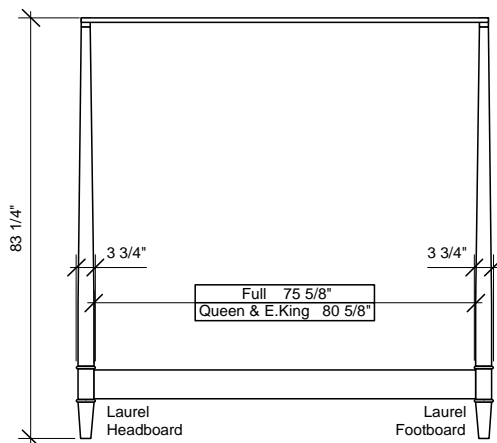

HEADBOARD

FOOTBOARD

SIDE VIEW

Assembled Product and Carton Dimensions \*

Head & Footboard - Box 1A

	Box Dimensions				Box Weight		
	H	W	L	m3	Net	Gross	
Full (PCH-LAU-FUL-)	mm 60	810	1380	0.067 m3	Kg n/a	n/a	
Queen (PCH-LAU-QEN-)	mm 60	810	1530	0.074 m3	Kg n/a	n/a	
Eastern King (PCH-LAU-EKG-)	mm 60	810	1940	0.094 m3	Kg n/a	n/a	
	inches 2 3/8"	31 7/8"	54 3/8"	2.37 cu.ft.	lbs n/a	n/a	
	inches 2 3/8"	31 7/8"	60 1/4"	2.63 cu.ft.	lbs n/a	n/a	
	inches 2 3/8"	31 7/8"	76 3/8"	3.33 cu.ft.	lbs n/a	n/a	

Canopy Rails - Box 1B

	Box Dimensions				Box Weight		
	H	W	L	m3	Net	Gross	
Full (PCR-LAU-FUL-)	mm 60	110	2085	0.014 m3	Kg n/a	n/a	
Queen (PCR-LAU-QEN-)	mm 60	110	2215	0.015m3	Kg n/a	n/a	
Eastern King (PCR-LAU-EKG-)	mm 60	110	2215	0.015 m3	Kg n/a	n/a	
	inches 2 3/8"	4 3/8"	82 1/8"	0.49 cu.ft.	lbs n/a	n/a	
	inches 2 3/8"	4 3/8"	87 1/4"	0.52 cu.ft.	lbs n/a	n/a	
	inches 2 3/8"	4 3/8"	87 1/4"	0.52cu.ft.	lbs n/a	n/a	

Canopy Post - Box 1C

	Box Dimensions				Box Weight		
	H	W	L	m3	Net	Gross	
(PCP-LAU-)	mm 170	195	2130	0.071 m3	Kg n/a	n/a	
	inches 6 3/4"	7 5/8"	83 7/8"	2.49 cu.ft.	lbs n/a	n/a	

Rails - Box 3

	Box Dimensions				Box Weight		
	H	W	L	m3	Net	Gross	
Full (PQ-FUL-)	mm 115	220	1980	0.050 m3	Kg 11.5	13.5	
Queen / EKG (PQ-QEN/EKG-)	mm 115	220	2110	0.053m3	Kg 12	14	
	inches 4 1/2"	8 5/8"	78"	1.77 cu.ft.	lbs 25	30	
	inches 4 1/2"	8 5/8"	83 1/8"	1.89 cu.ft.	lbs 26	31	

Slats - Box 4

	Box Dimensions				Box Weight		
	H	W	L	m3	Net	Gross	
Full (PS-FUL-)	mm 115	215	1430	0.035 m3	Kg 12	12.5	
Queen (PS-QEN-)	mm 115	215	1580	0.039 m3	Kg 14	15	
Eastern King (PS-EKG-)	mm 115	215	2040	0.050 m3	Kg 21.5	22.5	
	inches 4 1/2"	8 1/2"	56 1/4"	1.25 cu.ft.	lbs 26	28	
	inches 4 1/2"	8 1/2"	62 1/4"	1.38 cu.ft.	lbs 31	33	
	inches 4 1/2"	8 1/2"	80 3/8"	1.78 cu.ft.	lbs 47	50	