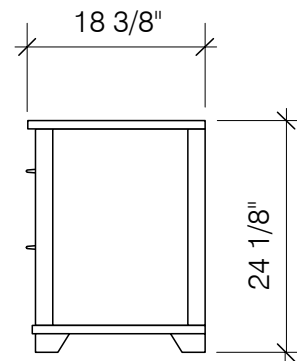

FRONT VIEW

SIDE VIEW

Nightstand (CD-JUN-2A-)

Box Dimensions

	H	W	L	m3
mm	655	535	640	0.224 m3
inches	25.8	21.1	25.2	7.92 cu.ft.

Box Weight

	Net	Gross
Kg	27	29
lbs	59	64

Assembled Product and Carton Dimensions*