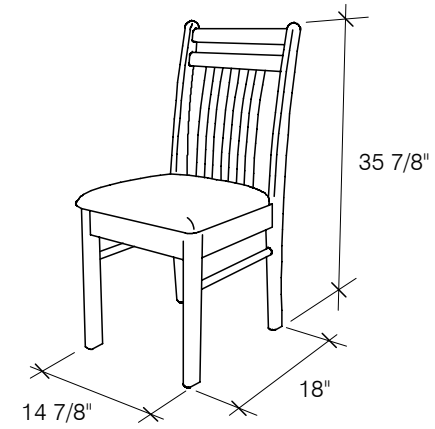

FRONT VIEW

SIDE VIEW

STUDENT CHAIR

Box Dimensions					Box Weight			
	H	W	L	m3		Net	Gross	
Student Desk	mm	650	855	1190	0.661 m3	Kg	48	54
	inches	25.6	33.7	46.9	23.36 cu.ft.	lbs	106	119

Box Dimensions					Box Weight			
	H	W	L	m3		Net	Gross	
Student Chair	mm	180	420	925	0.070 m3	Kg	7	8
	inches	7.1	16.5	36.4	2.47 cu.ft.	lbs	15	18