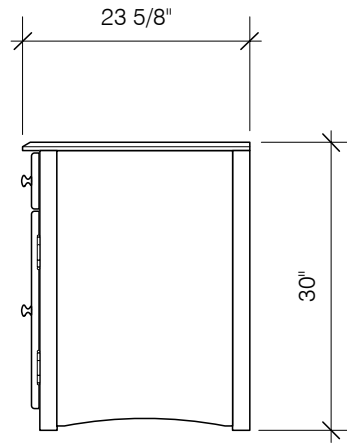

FRONT VIEW

SIDE VIEW

STUDENT CHAIR

Box Dimensions					Box Weight			
	H	W	L	m3		Net	Gross	
Student Desk	mm	650	855	1190	0.661 m3	Kg	48	54
	inches	25.6	33.7	46.9	23.36 cu.ft.	lbs	106	119

Box Dimensions					Box Weight			
	H	W	L	m3		Net	Gross	
Student Chair	mm	180	420	925	0.070 m3	Kg	7	8
	inches	7.1	16.5	36.4	2.47 cu.ft.	lbs	15	18