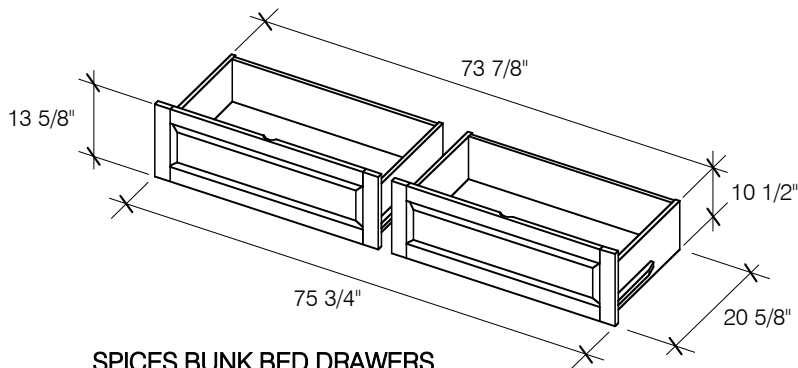

**SPICES TRUNDLE BED**  
 (Can be used with Twin-Twin Bunk, Twin-Full Bunk,  
 Full-Full Bunk & Daybeds)

**SPICES BUNK BED DRAWERS**  
 (Can be used with Twin-Twin Bunk, Twin-Full  
 Bunk, Full-Full Bunk & Daybeds)

**Spices Trundle Bed**

Face & Bed Rails - Box 1 of 2 (PBT1-TWN-)

Box Dimensions				
	H	W	L	m3
mm	100	380	1970	0.075 m3
inches	3 7/8	15	77 1/2	2.64 cu.ft.

Box Weight		
	Net	Gross
Kg	13	15
lbs	29	33

Slats - Box 2 of 2 (PBT2-TWN-)

Box Dimensions				
	H	W	L	m3
mm	130	160	1030	0.021 m3
inches	5 1/8	6 1/4	40 1/2	0.76 cu.ft.

Box Weight		
	Net	Gross
Kg	8.5	9.5
lbs	19	21

Spices Bunk Bed Drawers (PDR-CIN-)

Box Dimensions				
	H	W	L	m3
mm	130	515	1095	0.073 m3
inches	5 1/8	20 1/4	43 1/8	2.59 cu.ft.