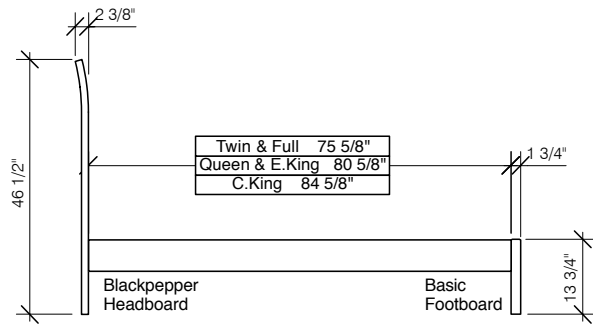

SIDE VIEW

Assembled Product and Carton Dimensions*

Blackpepper

SPICES BEDROOM COLLECTION

Night & Day Furniture
www.nightanddayfurniture.com

Headboard - Box 1 of 4

Box Dimensions

	H	W	L	m3
Twin (PH-BPE-TWN-)	mm 70	1156	1260	0.102 m3
	inches 2 3/4	45 1/2	49 5/8	3.60 cu.ft.
Full (PH-BPE-FUL-)	mm 70	1260	1536	0.135 m3
	inches 2 3/4	49 5/8	60 1/2	4.78 cu.ft.
Queen (PH-BPE-QEN-)	mm 70	1260	1690	0.149 m3
	inches 2 3/4	49 5/8	66 1/2	5.26 cu.ft.
Eastern King (PH-BPE-EKG-)	mm 70	1260	2146	0.189 m3
	inches 2 3/4	49 5/8	84 1/2	6.68 cu.ft.
California King (PH-BPE-CKG-)	mm 70	1260	1995	0.176 m3
	inches 2 3/4	49 5/8	78 1/2	6.21 cu.ft.

Box Weight

	Net	Gross
Kg	16	18
lbs	35	40
Kg	18	20
lbs	40	44
Kg	20	24
lbs	44	33
Kg	24	28
lbs	53	62
Kg	30	34
lbs	66	75

Footboard - Box 2 of 4

Box Dimensions

	H	W	L	m3
Twin (PF-BAS-TWN-)	mm 60	405	1150	0.028 m3
	inches 2 3/8	16	45 1/4	0.99 cu.ft.
Full (PF-BAS-FUL-)	mm 60	405	1540	0.037 m3
	inches 2 3/8	16	60 5/8	1.32 cu.ft.
Queen (PF-BAS-QEN-)	mm 60	405	1675	0.041 m3
	inches 2 3/8	16	66	1.44 cu.ft.
Eastern King (PF-BAS-EKG-)	mm 60	405	2140	0.052 m3
	inches 2 3/8	16	84 1/4	1.84 cu.ft.
California King (PF-BAS-CKG-)	mm 57	428	1994	0.049 m3
	inches 2 1/4	16 7/8	78 1/2	1.72 cu.ft.

Box Weight

	Net	Gross
Kg	6	7
lbs	13	15
Kg	7	8
lbs	15	18
Kg	7.5	9
lbs	17	20
Kg	8.5	10.5
lbs	19	23
Kg	8	10
lbs	18	22

Rails - Box 3 of 4

Box Dimensions

	H	W	L	m3
Twin (PQ-TWN-)	mm 92	215	1980	0.040 m3
	inches 3 5/8	8 1/2	78	1.38 cu.ft.
Full (PQ-FUL-)	mm 115	220	1980	0.050 m3
	inches 4 1/2	8 5/8	78	1.77 cu.ft.
Queen (PQ-QEN/EKG-)	mm 115	220	2110	0.053 m3
	inches 4 1/2	8 5/8	83 1/8	1.89 cu.ft.
Eastern King (PQ-QEN/EKG-)	mm 115	220	2110	0.053 m3
	inches 4 1/2	8 5/8	83 1/8	1.89 cu.ft.
California King (PQ-CKG-)	mm 115	220	2210	0.056 m3
	inches 4 1/2	8 5/8	87	1.97 cu.ft.

Box Weight

	Net	Gross
Kg	10	11.5
lbs	22	25
Kg	11.5	13.5
lbs	25	30
Kg	12	14
lbs	26	31
Kg	12	14
lbs	26	31
Kg	12.5	14.5
lbs	28	32

Slats - Box 4 of 4

Box Dimensions

	H	W	L	m3
Twin (PS-TWN-)	mm 115	220	1045	0.026 m3
	inches 4 1/2	8 5/8	41 1/8	0.93 cu.ft.
Full (PS-FUL-)	mm 115	220	1430	0.036 m3
	inches 4 1/2	8 5/8	56 1/4	1.28 cu.ft.
Queen (PS-QEN-)	mm 115	220	1580	0.040 m3
	inches 4 1/2	8 5/8	62 1/4	1.41 cu.ft.
Eastern King (PS-EKG-)	mm 115	220	1990	0.050 m3
	inches 4 1/2	8 5/8	78 3/8	1.78 cu.ft.
California King (PS-CKG-)	mm 115	230	1890	0.050 m3
	inches 4 1/2	9	74 3/8	1.77 cu.ft.

Box Weight

	Net	Gross
Kg	9	9.5
lbs	20	21
Kg	12	12.5
lbs	26	28
Kg	14	15
lbs	31	33
Kg	21.5	22.5
lbs	47	50
Kg	18.5	19.5
lbs	41	43

*Please Note: The above weights and measures may be subject to change without notice.