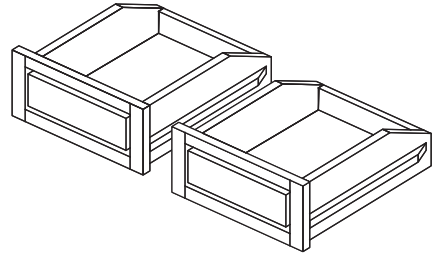

FOOTBOARD BENCH

DRAWERS

Assembled Product and Carton Dimensions *

**Footboard Bench
Box Dimensions**

	H	W	L	m3	
Twin	mm	130	565	1195	0.088 m3
	inches	5 1/8"	22 1/4"	47"	3.10 cu.ft.
Full	mm	130	565	1570	0.115 m3
	inches	5 1/8"	22 1/4"	61 3/4"	4.07 cu.ft.
Queen	mm	130	565	1725	0.127 m3
	inches	5 1/8"	22 1/4"	67 7/8"	4.47 cu.ft.
Eastern King	mm	130	565	2180	0.160 m3
	inches	5 1/8"	22 1/4"	85 7/8"	5.65 cu.ft.

Box Weight

	Net	Gross
Kg	14	15.5
lbs	31	34
Kg	17	19
lbs	37	42
Kg	18.5	20.5
lbs	41	45
Kg	23.5	26
lbs	52	57

**Footboard Panel
Box Dimensions**

	H	W	L	m3	
Twin	mm	35	230	1055	0.008 m3
	inches	1 3/8"	9"	41 1/2"	0.30 cu.ft.
Full	mm	35	230	1435	0.012 m3
	inches	1 3/8"	9"	56 1/2"	0.41 cu.ft.
Queen	mm	35	230	1575	0.013 m3
	inches	1 3/8"	9"	62"	0.45 cu.ft.
Eastern King	mm	35	230	2040	0.016 m3
	inches	1 3/8"	9"	80 3/8"	0.58 cu.ft.
California King	mm	35	230	1885	0.015 m3
	inches	1 3/8"	9"	74 1/4"	0.54 cu.ft.

Box Weight

	Net	Gross
Kg	1	1.5
lbs	2	3
Kg	2	2.5
lbs	4	6
Kg	2.5	3
lbs	6	7
Kg	3.5	4
lbs	8	9
Kg	3	3.5
lbs	7	8

**Set of Drawers for Twin/ Full Size Bed
Box Dimensions**

	H	W	L	m3
mm	80	620	1095	0.054 m3
inches	3 1/4"	24 1/2"	43 1/8"	1.92 cu.ft.