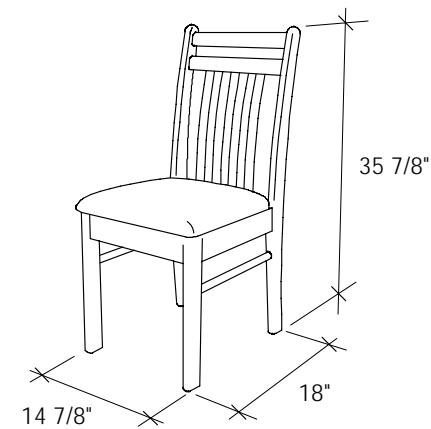

FRONT VIEW

SIDE VIEW

STUDENT CHAIR

Box Dimensions					Box Weight			
	H	W	L	m3		Net	Gross	
Student Desk	mm	650	835	1270	0.689 m3	Kg	48	56
	inches	25.6	32.9	50	24.34 cu.ft.	lbs	106	123

Box Dimensions					Box Weight			
	H	W	L	m3		Net	Gross	
Student Chair	mm	180	420	925	0.070 m3	Kg	7	9
	inches	7.1	16.5	36.4	2.47 cu.ft.	lbs	15	20

Assembled Product and Carton Dimensions *

Night & Day Furniture
www.nightanddayfurniture.com

1501 NE 106th Street Vancouver WA 98686
 Tel: (360) 573-3309 Fax: (360) 573-3326

Key West Collection
Student Desk