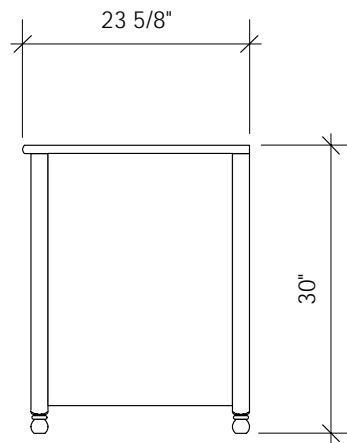

FRONT VIEW

SIDE VIEW

STUDENT CHAIR

Box Dimensions					Box Weight			
	H	W	L	m3		Net	Gross	
Student Desk	mm	650	835	1270	0.689 m3	Kg	48	56
	inches	25.6	32.9	50	24.34 cu.ft.	lbs	106	123

Box Dimensions					Box Weight			
	H	W	L	m3		Net	Gross	
Student Chair	mm	180	420	925	0.070 m3	Kg	7	9
	inches	7.1	16.5	36.4	2.47 cu.ft.	lbs	15	20

Assembled Product and Carton Dimensions *

Night & Day Furniture
www.nightanddayfurniture.com

1501 NE 106th Street Vancouver WA 98686
 Tel: (360) 573-3309 Fax: (360) 573-3326

Key West Collection
Student Desk