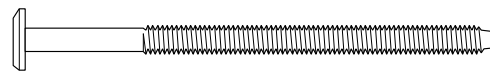

Rosebud Footboard

1 Parts List

Footboard **x 1**

2 Hardware in this Box.

100mm Bolts
x 4

Wood Button
x 4